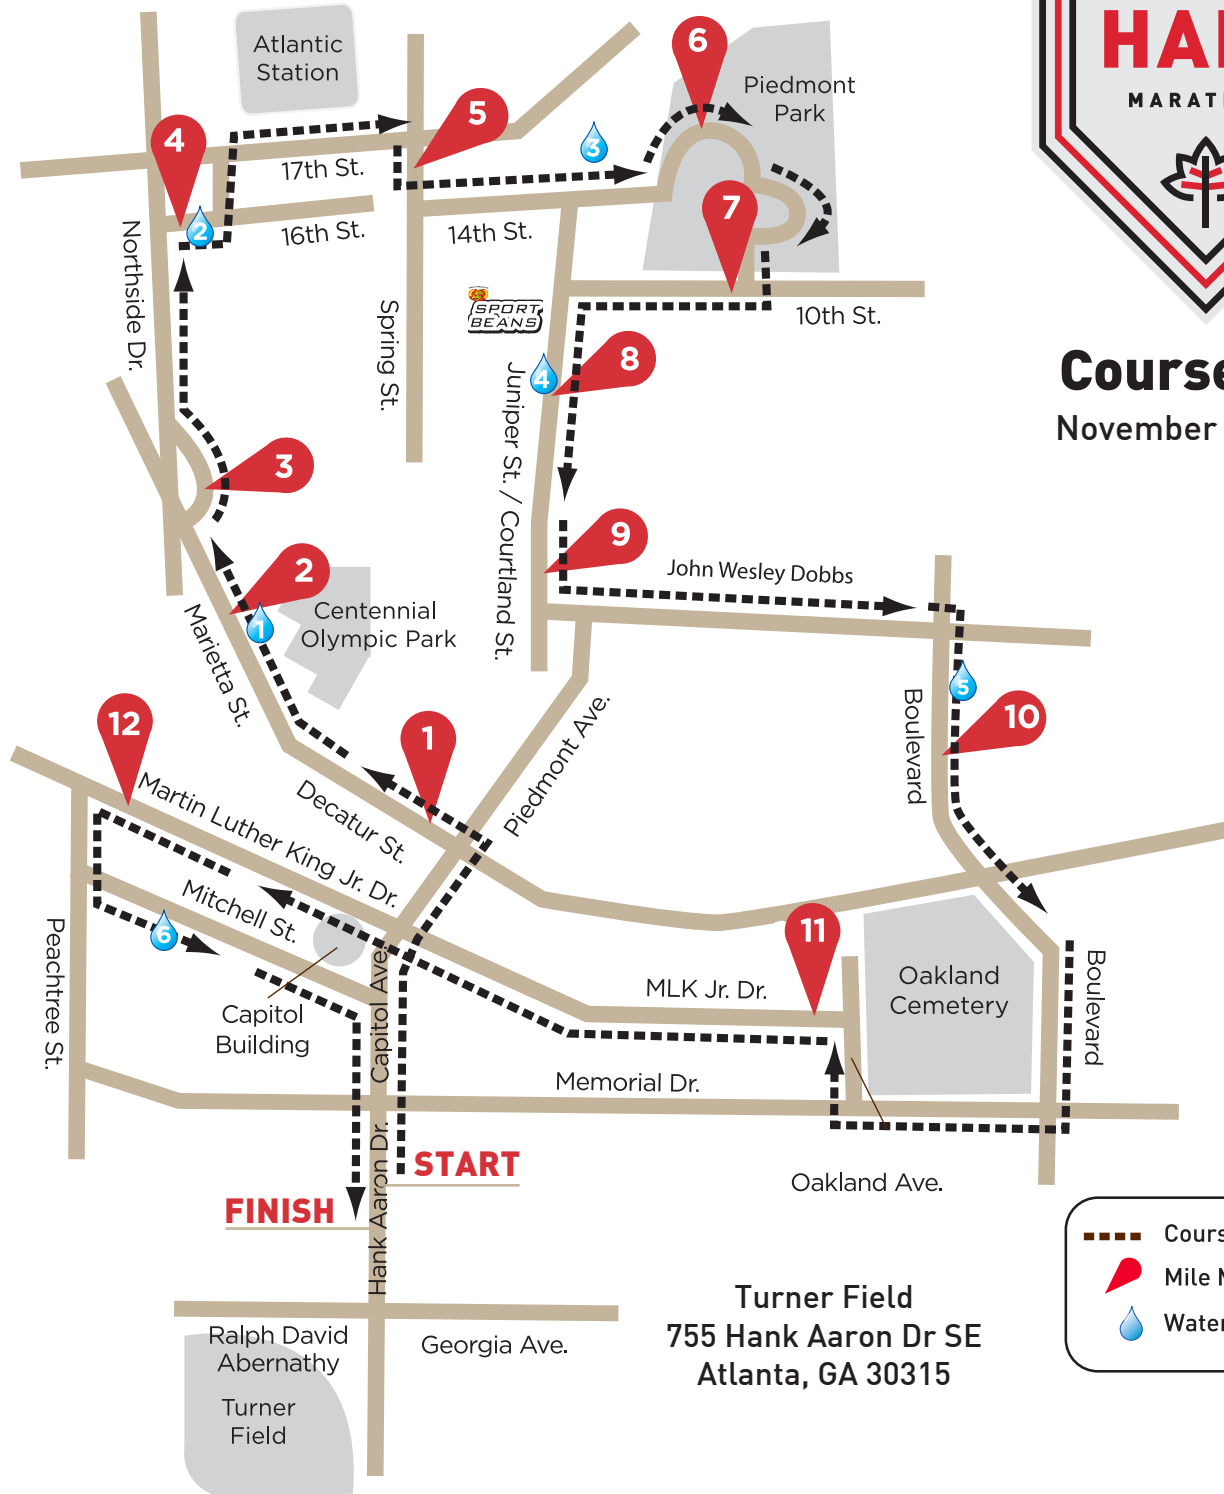

# Course Map

November 26, 2015

Turner Field  
755 Hank Aaron Dr SE  
Atlanta, GA 30315

- Course
- Mile Markers
- Water

## COURSE ELEVATION