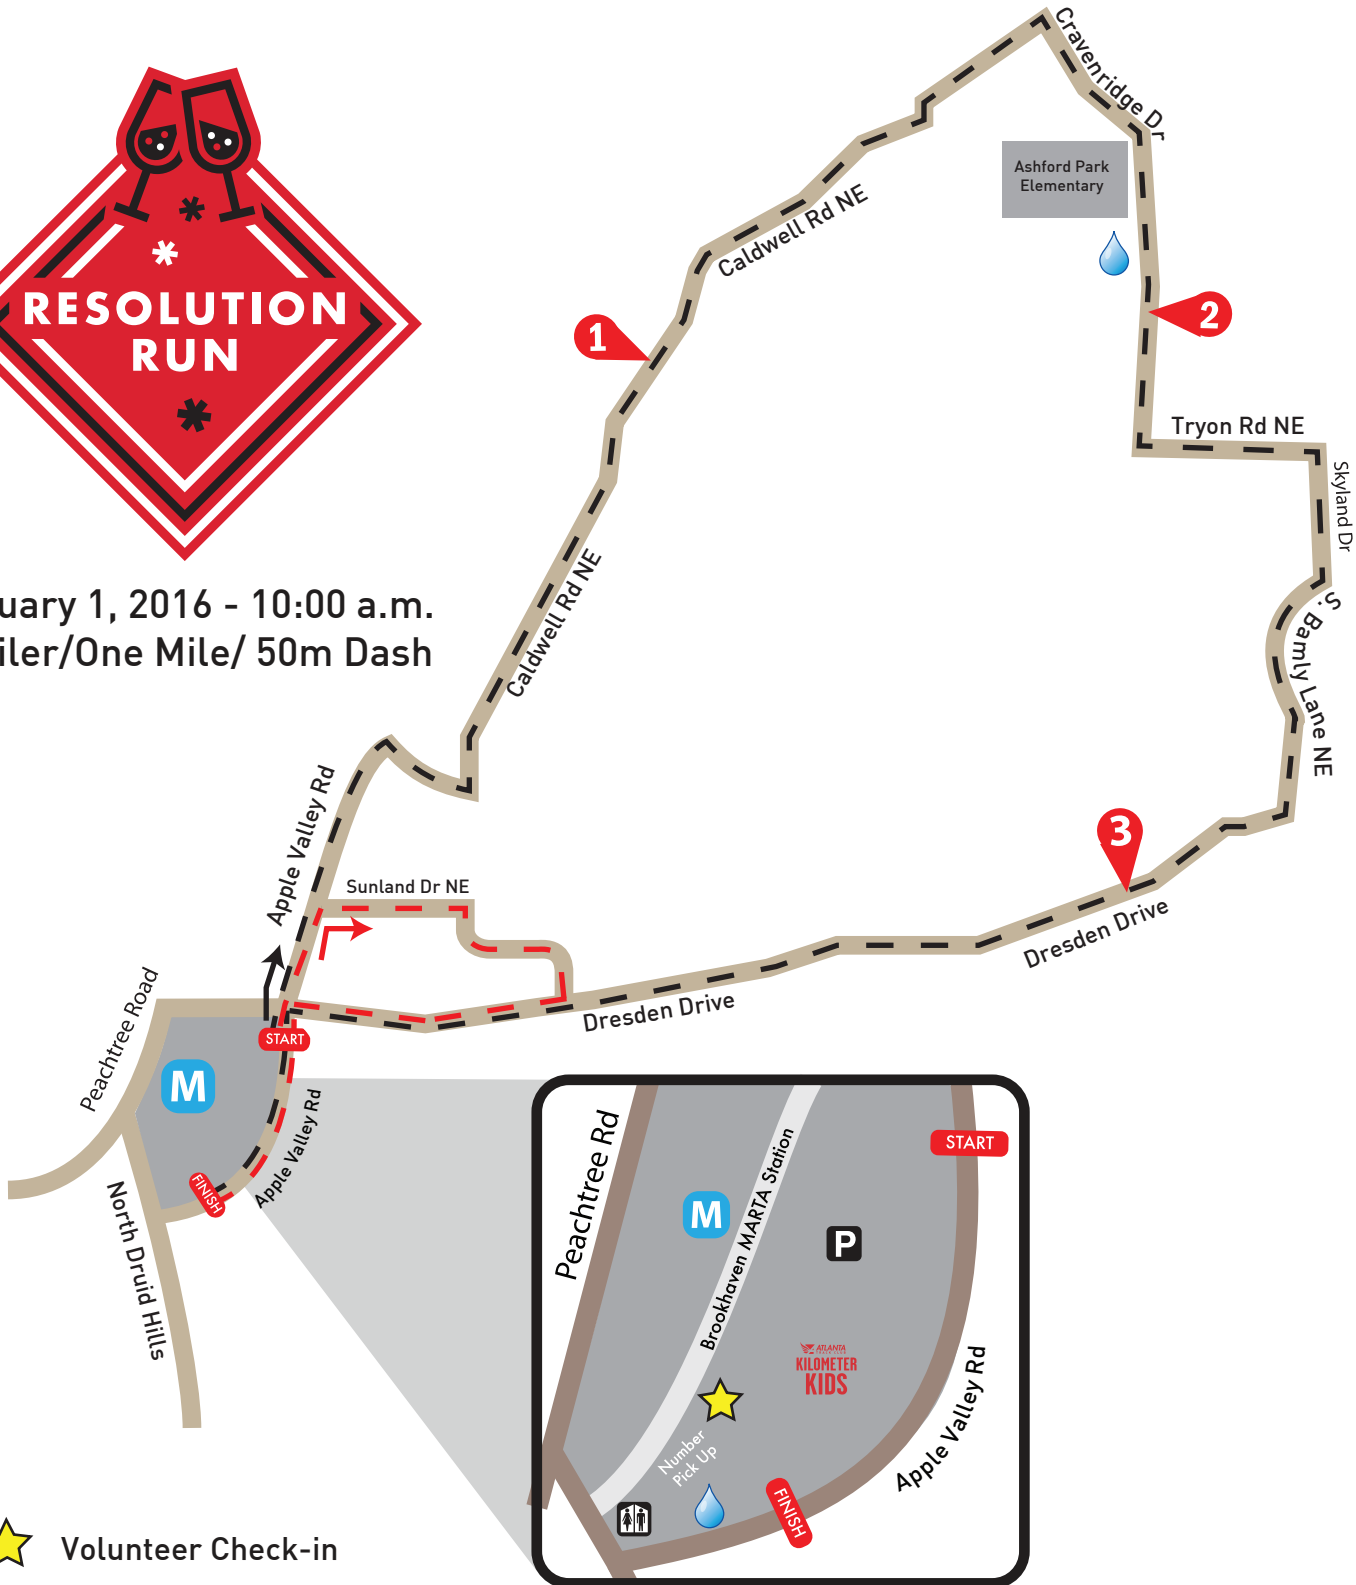

January 1, 2016 - 10:00 a.m.
4 Miler/One Mile/ 50m Dash

Volunteer Check-in

4 Miler Course

One Mile Course

50m Dash

Water Station

Restrooms

Marta Station

Parking

Brookhaven-Oglethorpe MARTA Transit Station
4047 Peachtree Road NE
Atlanta, GA 30319