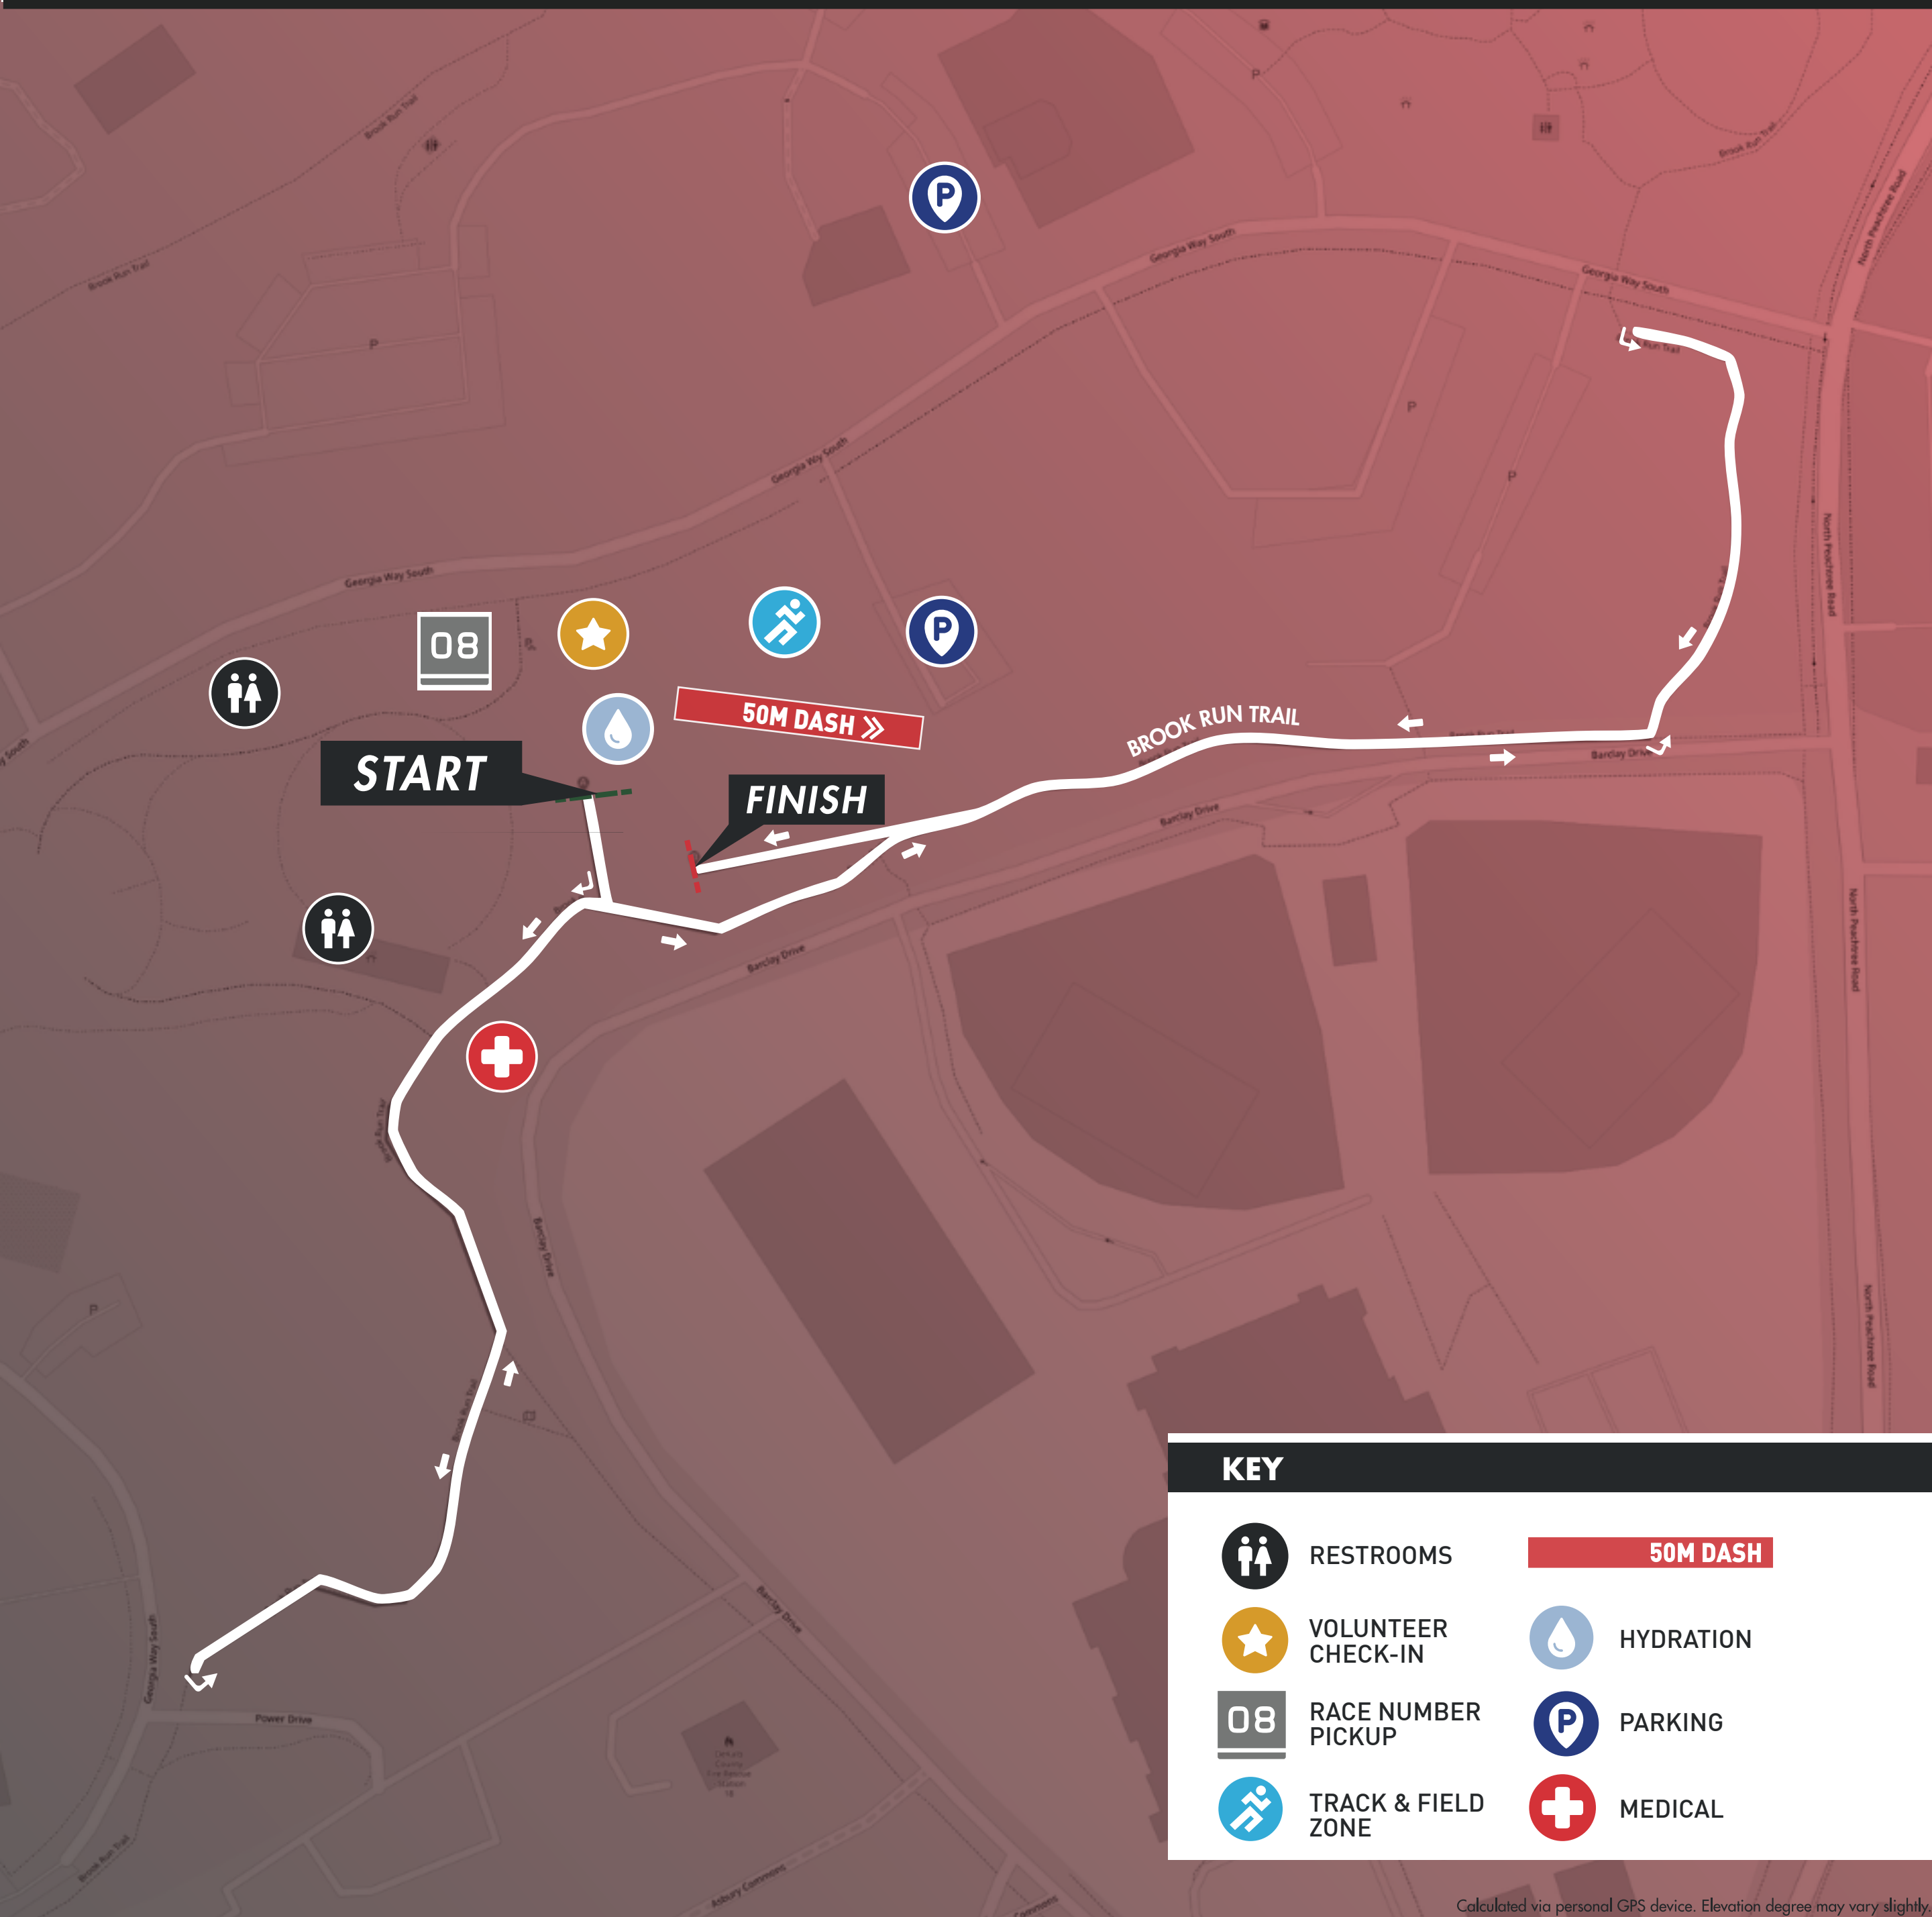

MIDWEEK MILE & DASH COURSE MAP

YOUTH MIDWEEK MILE & DASH SERIES

BROOK RUN PARK

4770 N Peachtree Rd, Dunwoody, GA 30338

KEY

RESTROOMS

VOLUNTEER CHECK-IN

RACE NUMBER PICKUP

TRACK & FIELD ZONE

50M DASH

HYDRATION

PARKING

MEDICAL

Calculated via personal GPS device. Elevation degree may vary slightly.

MILE ROUTE METRICS

- ASCENT: 22 M
- DESCENT: 21 M
- TERRAIN: Off-Road

COURSE PROFILE