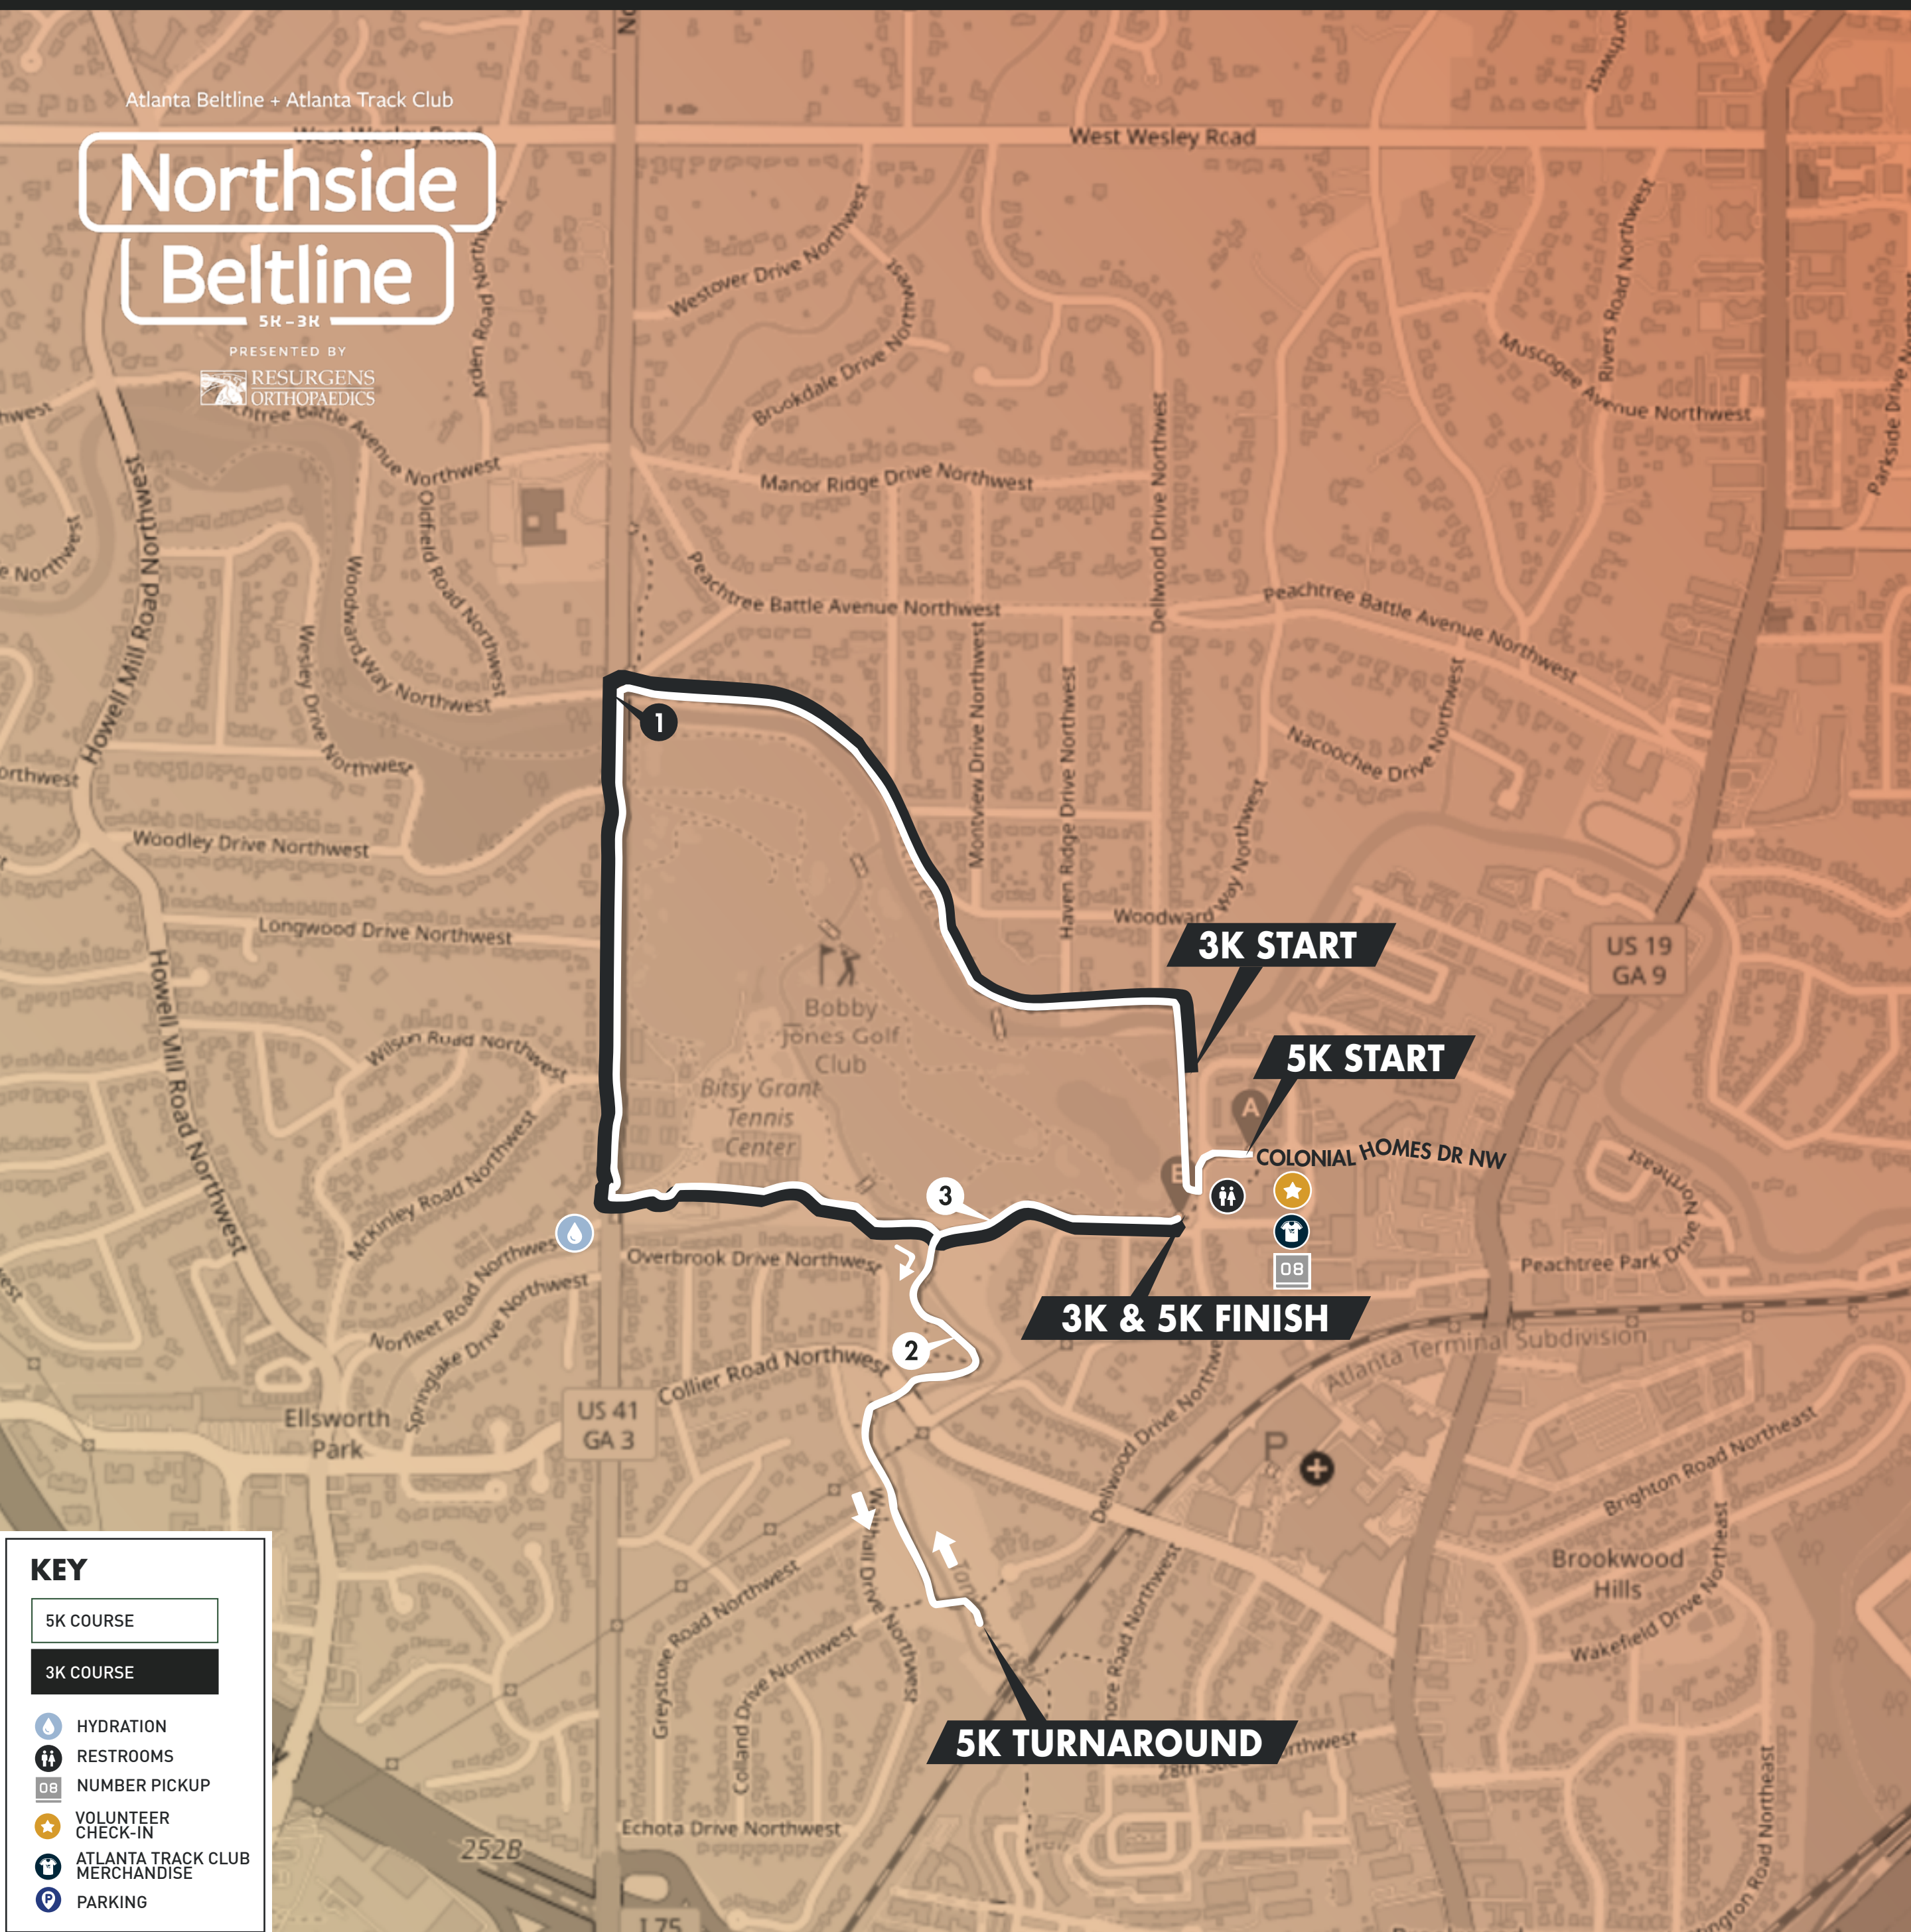

NORTHSIDE BELTLINE 5K-3K COURSE MAP

presented by Resurgens Orthopaedics

Northside Beltline
290 Colonial Homes Dr NW
Atlanta, GA 30309

Atlanta Beltline + Atlanta Track Club

Northside Beltline

5K-3K

PRESENTED BY

KEY

5K COURSE

3K COURSE

- HYDRATION
- RESTROOMS
- NUMBER PICKUP
- VOLUNTEER CHECK-IN
- ATLANTA TRACK CLUB MERCHANDISE
- PARKING

5K / 3.1M ROUTE METRICS

ELEVATION (FT)

- ASCENT: 157 FT
- DESCENT: 154 FT
- TERRAIN: Off-Road