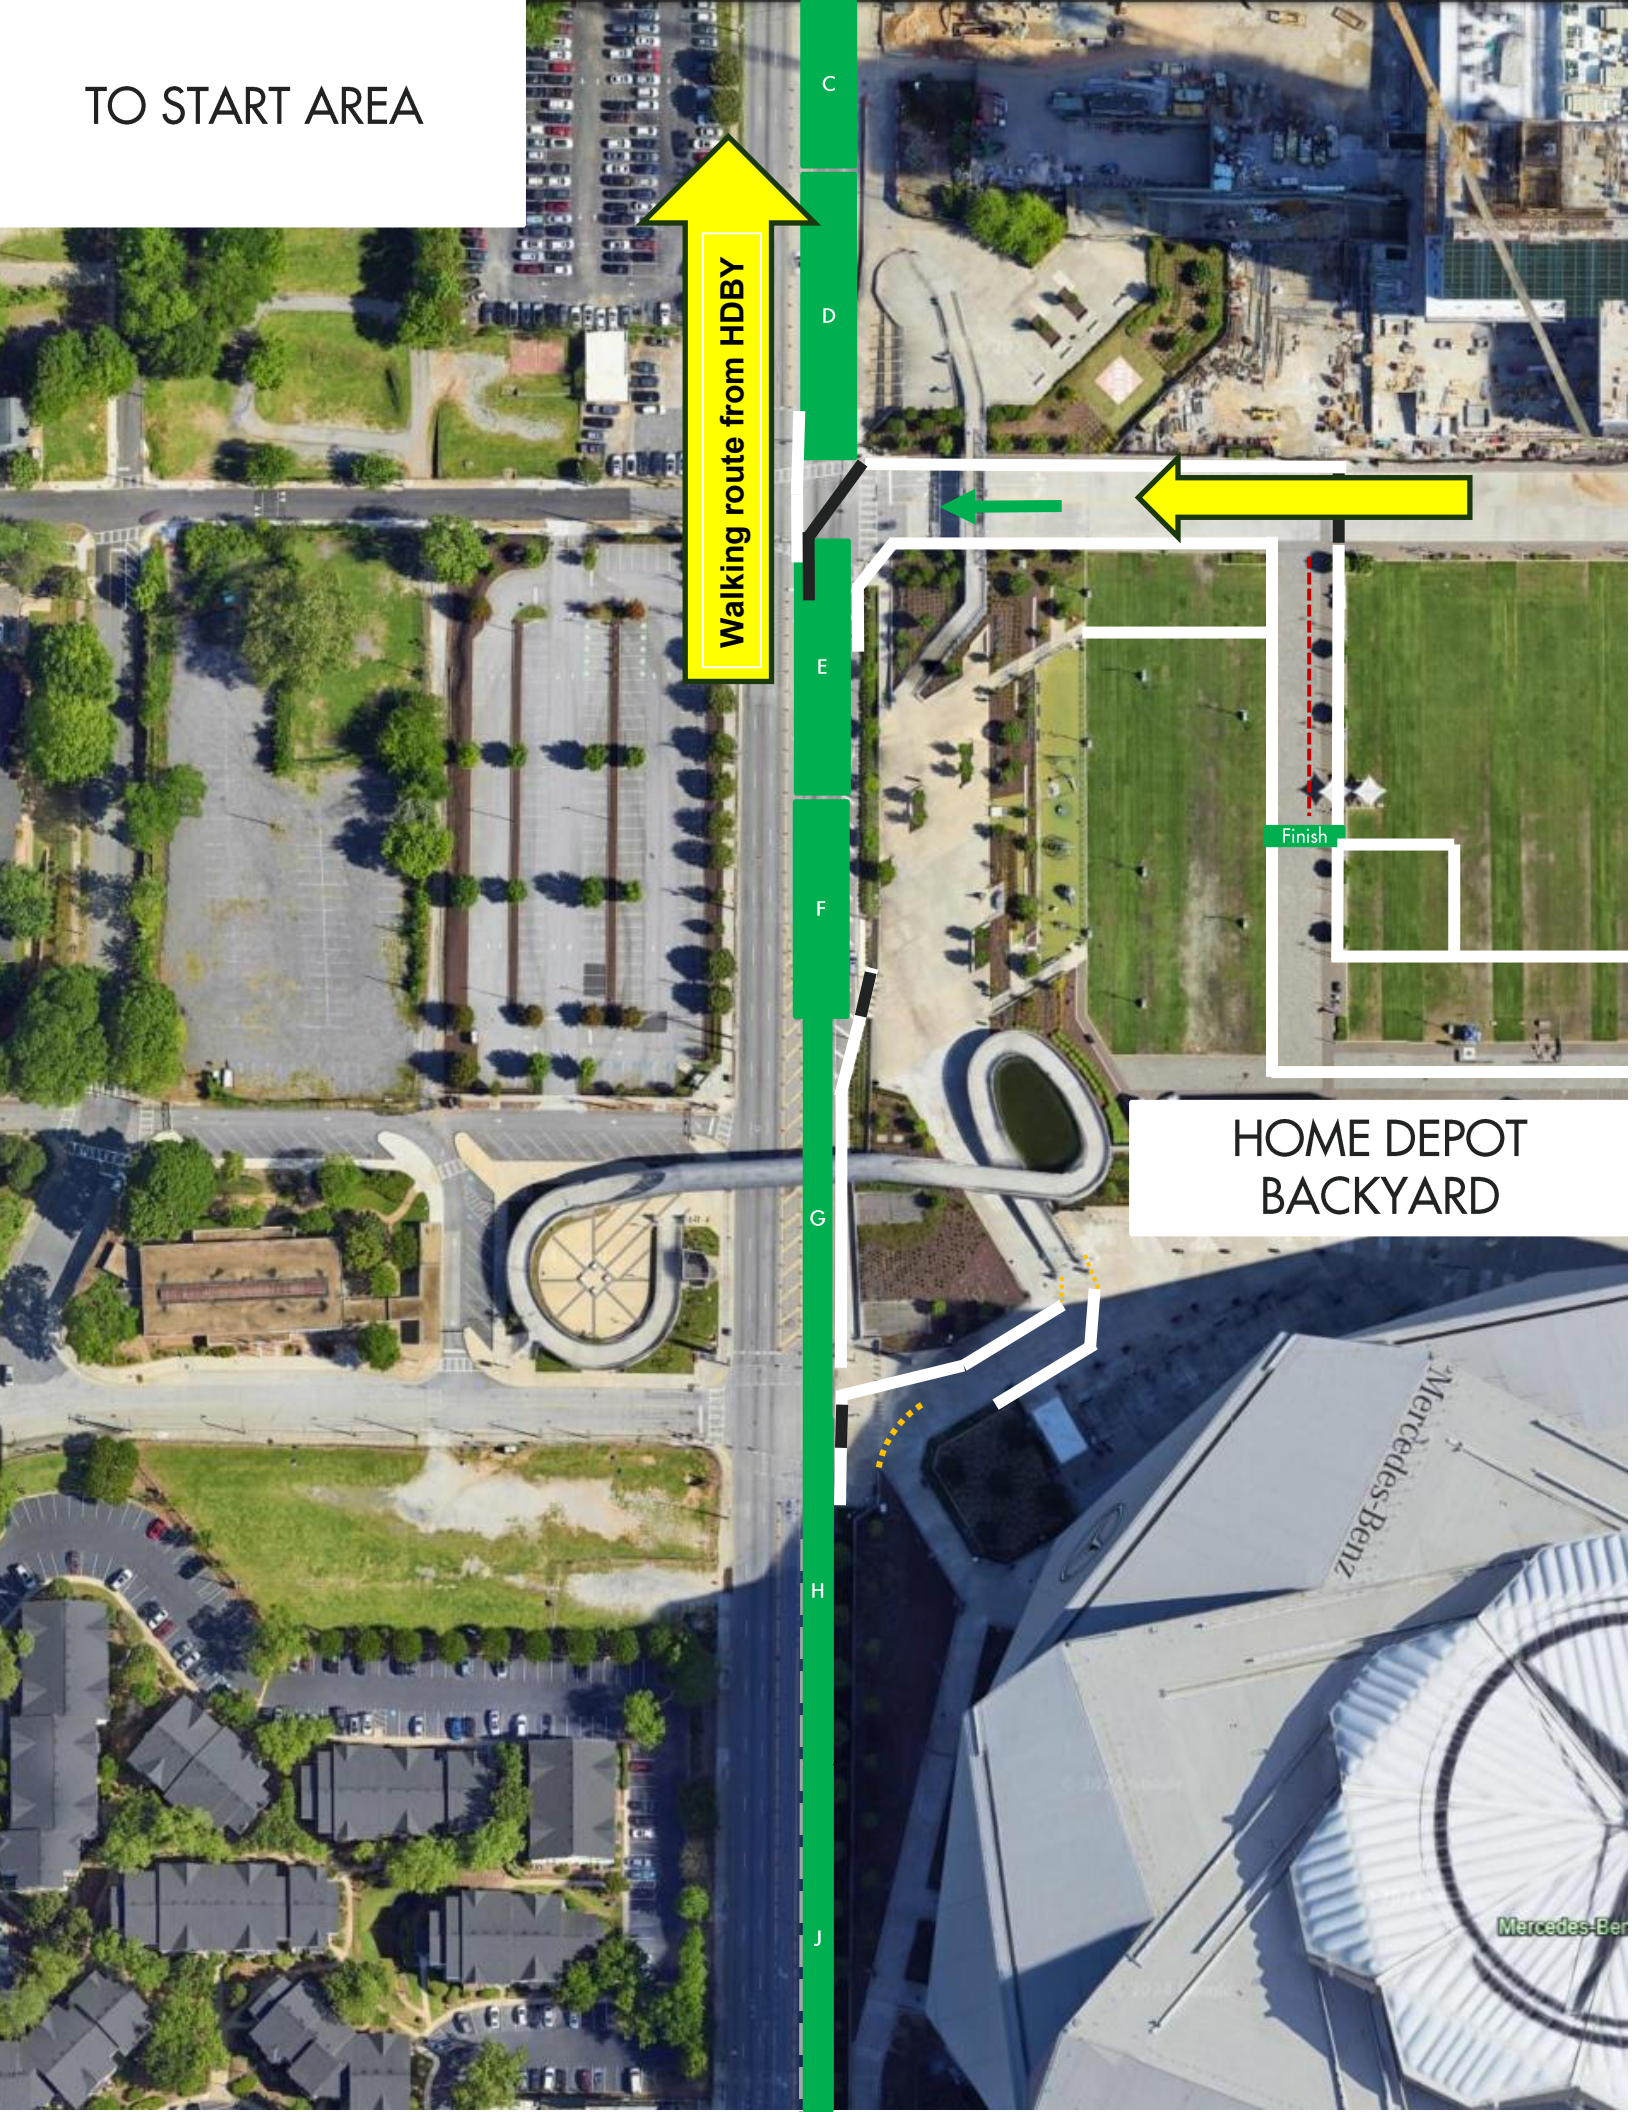

Sunday
USATF Half Marathon,
Marathon & Half

TO START AREA

Walking route from HDBY

HOME DEPOT
BACKYARD

Finish

START AREA

Northside Dr

MUST LOAD IN MEDIA BOX FROM THIS SIDE

MEDIA BOX

Walking route from HDBY

Georgia World Congress Center

KPF

A

Start

Men

Women