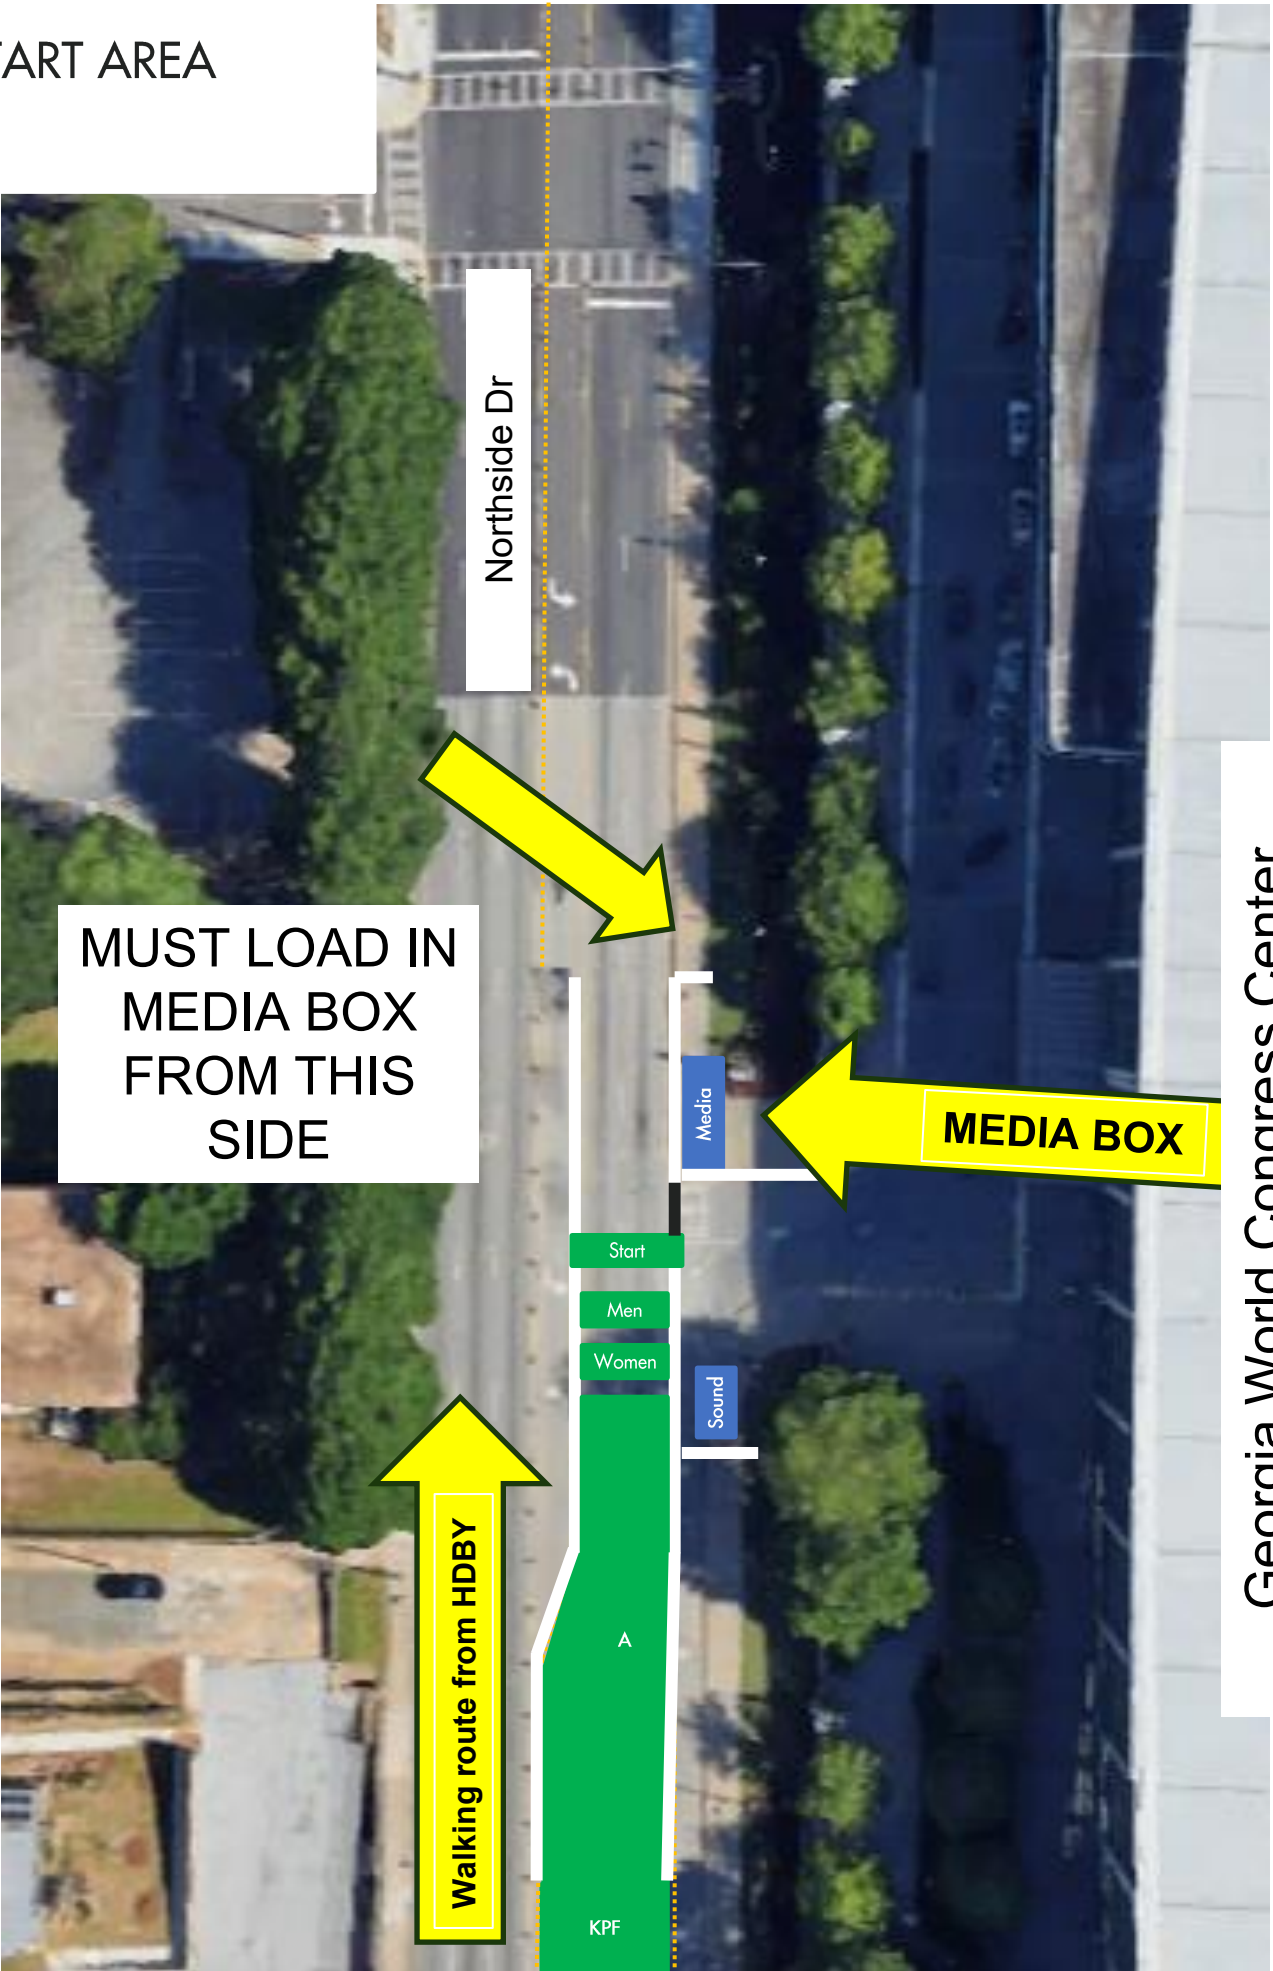

Sunday
USATF Half Marathon,
Marathon & Half

TO START AREA

Walking route from HDBY

HOME DEPOT
BACKYARD

Finish

START AREA

Northside Dr

MUST LOAD IN MEDIA BOX FROM THIS SIDE

MEDIA BOX

Walking route from HDBY

Georgia World Congress Center

KPF

A

Start

Men

Women