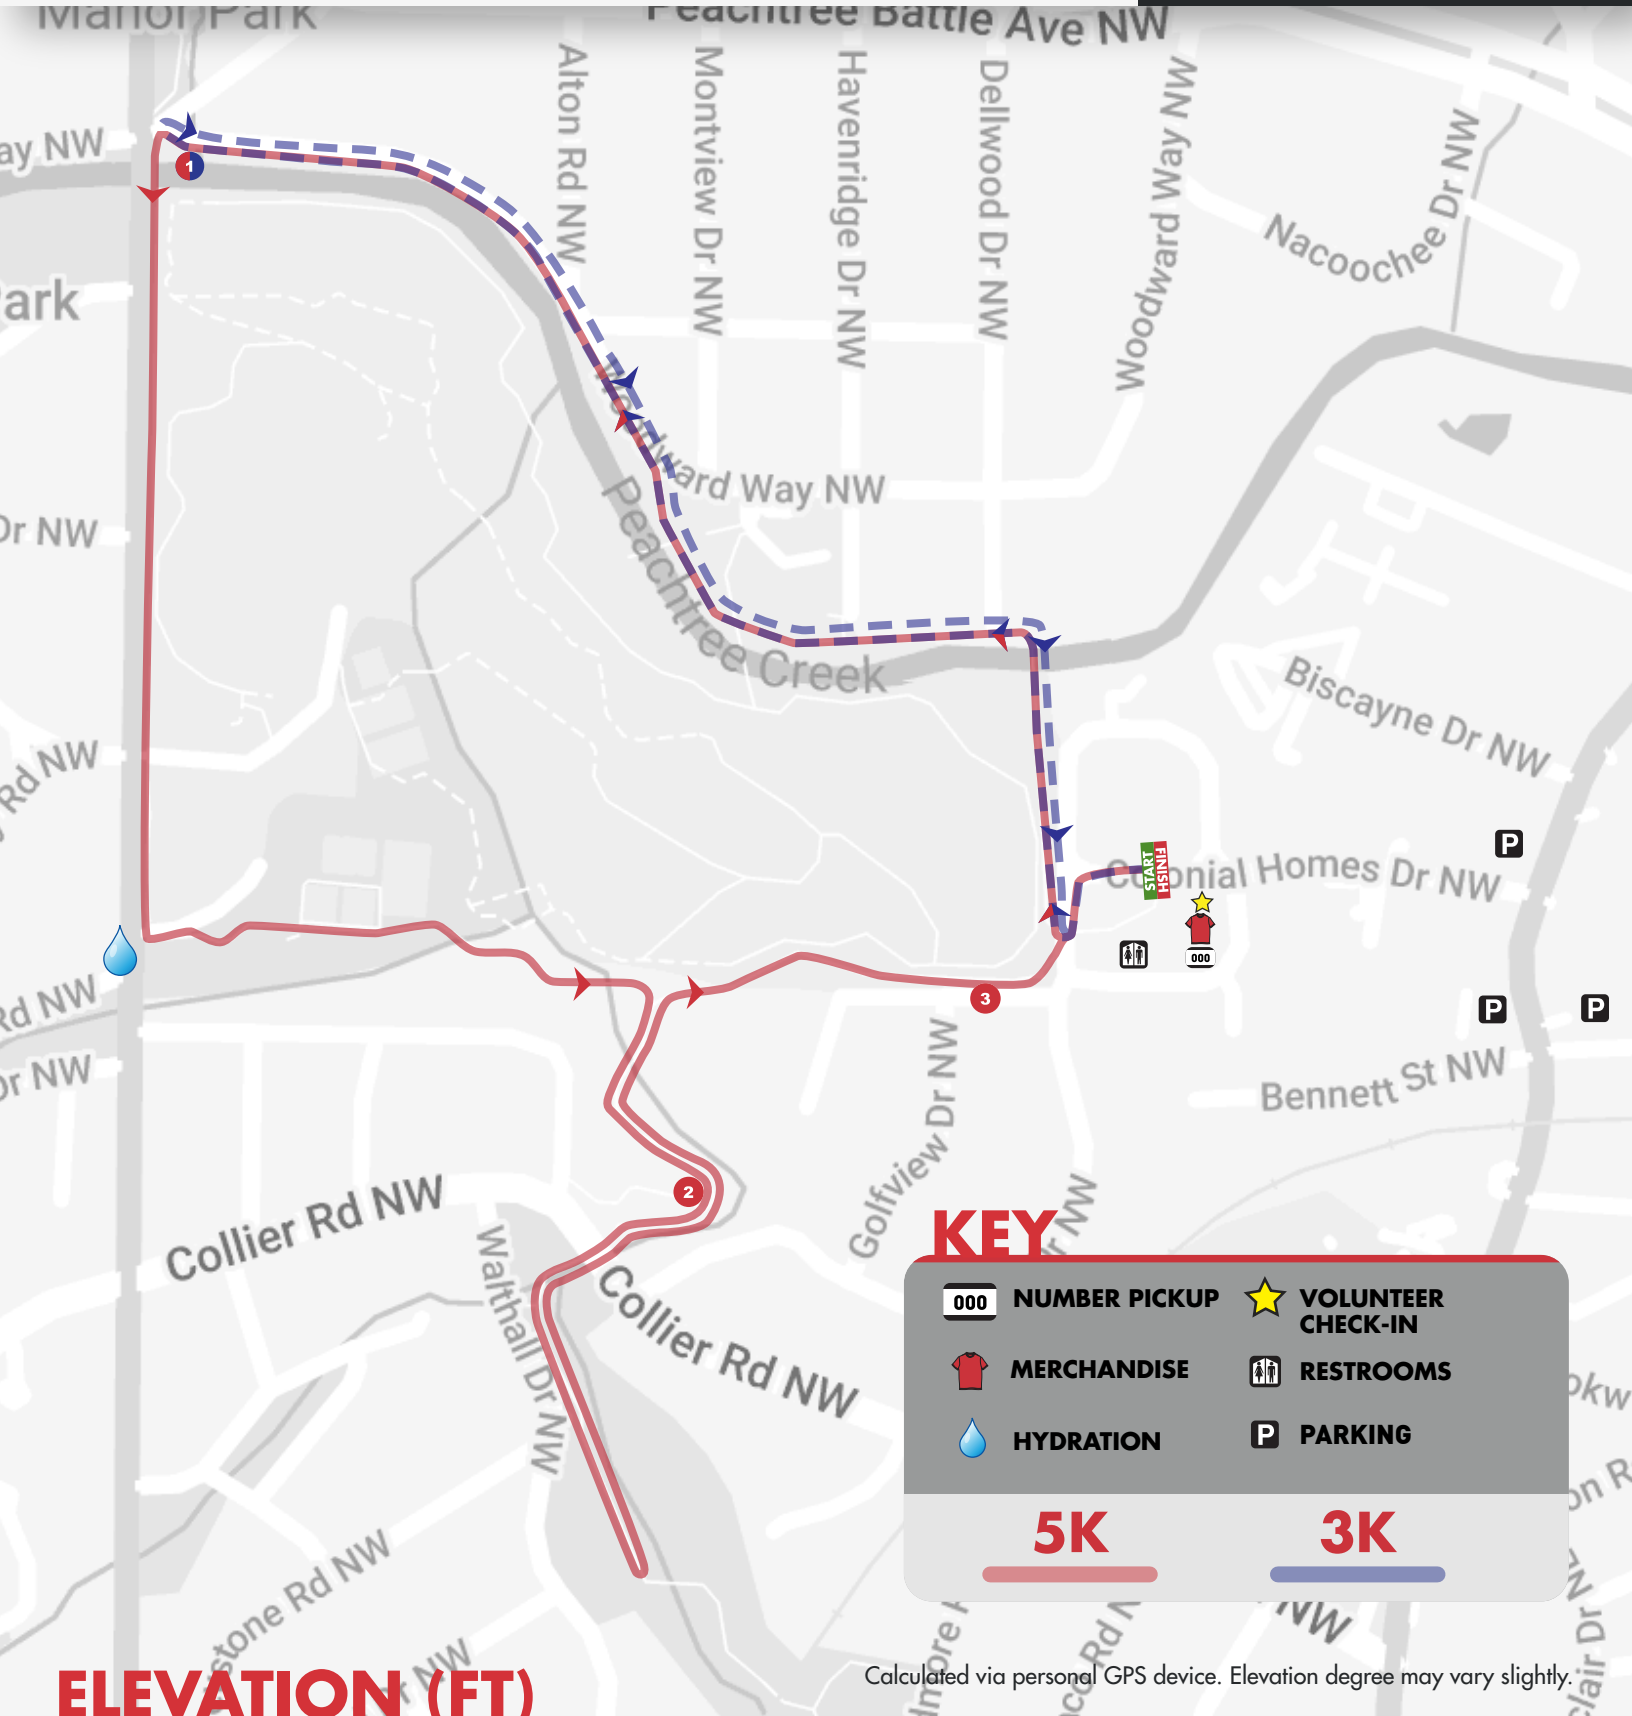

COURSE MAP

Northside BeltLine 3K - 5K

280 Colonial Homes Dr NW
Atlanta, GA 30309

KEY

| | | | |
|-----------|---------------|-----------|--------------------|
| | NUMBER PICKUP | | VOLUNTEER CHECK-IN |
| | MERCHANDISE | | RESTROOMS |
| | HYDRATION | | PARKING |
| 5K | | 3K | |

ELEVATION (FT)

Calculated via personal GPS device. Elevation degree may vary slightly.