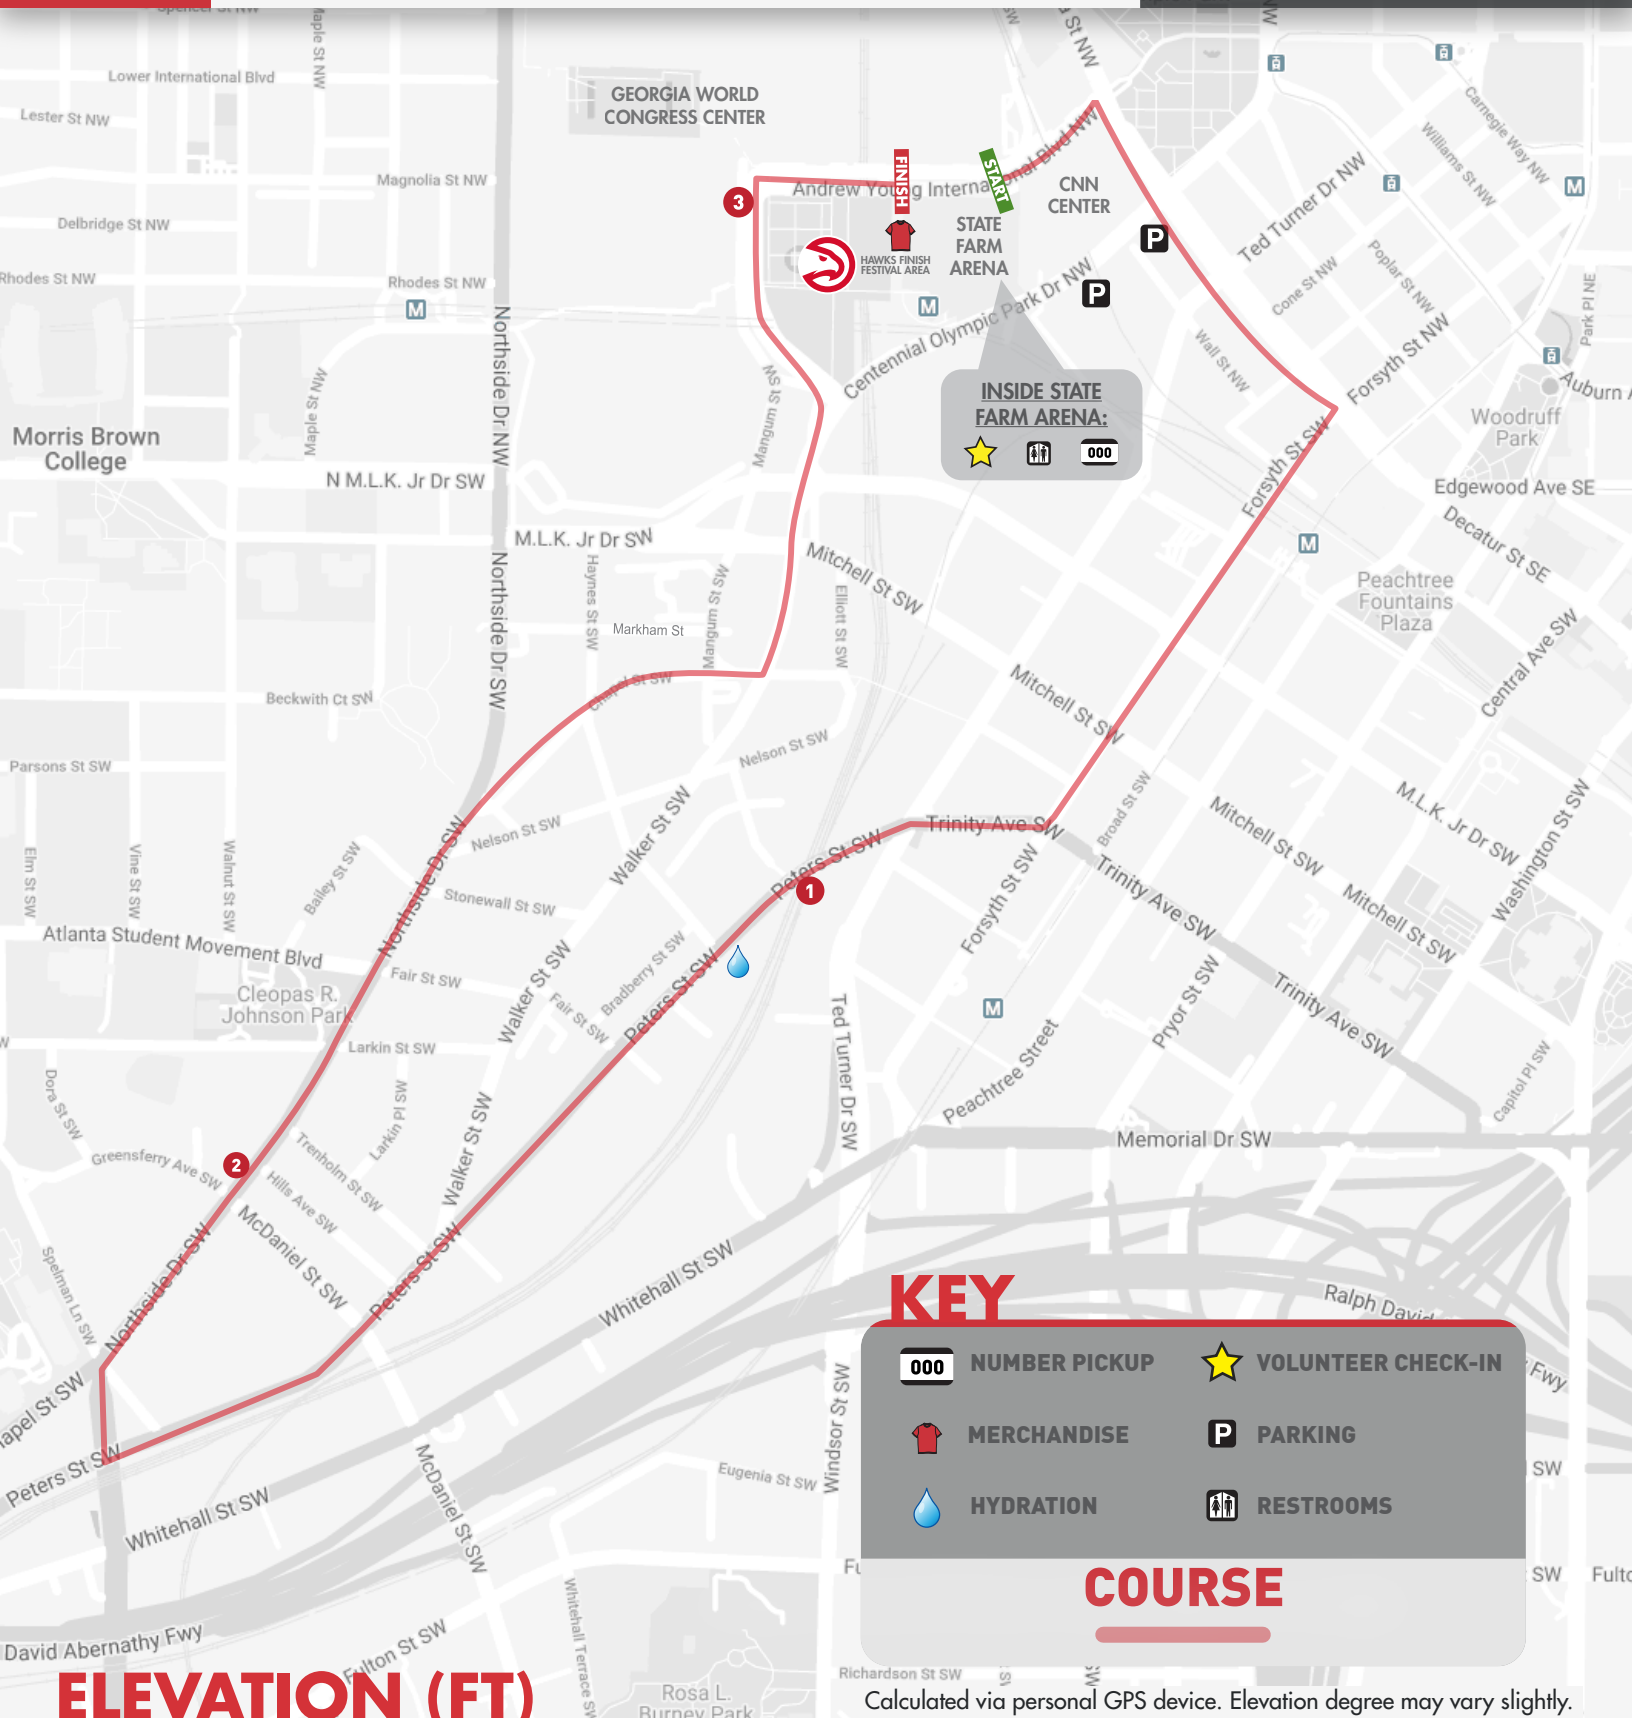

COURSE MAP

State Farm Arena
One State Farm Drive
Atlanta, GA 30303

ELEVATION (FT)

Calculated via personal GPS device. Elevation degree may vary slightly.