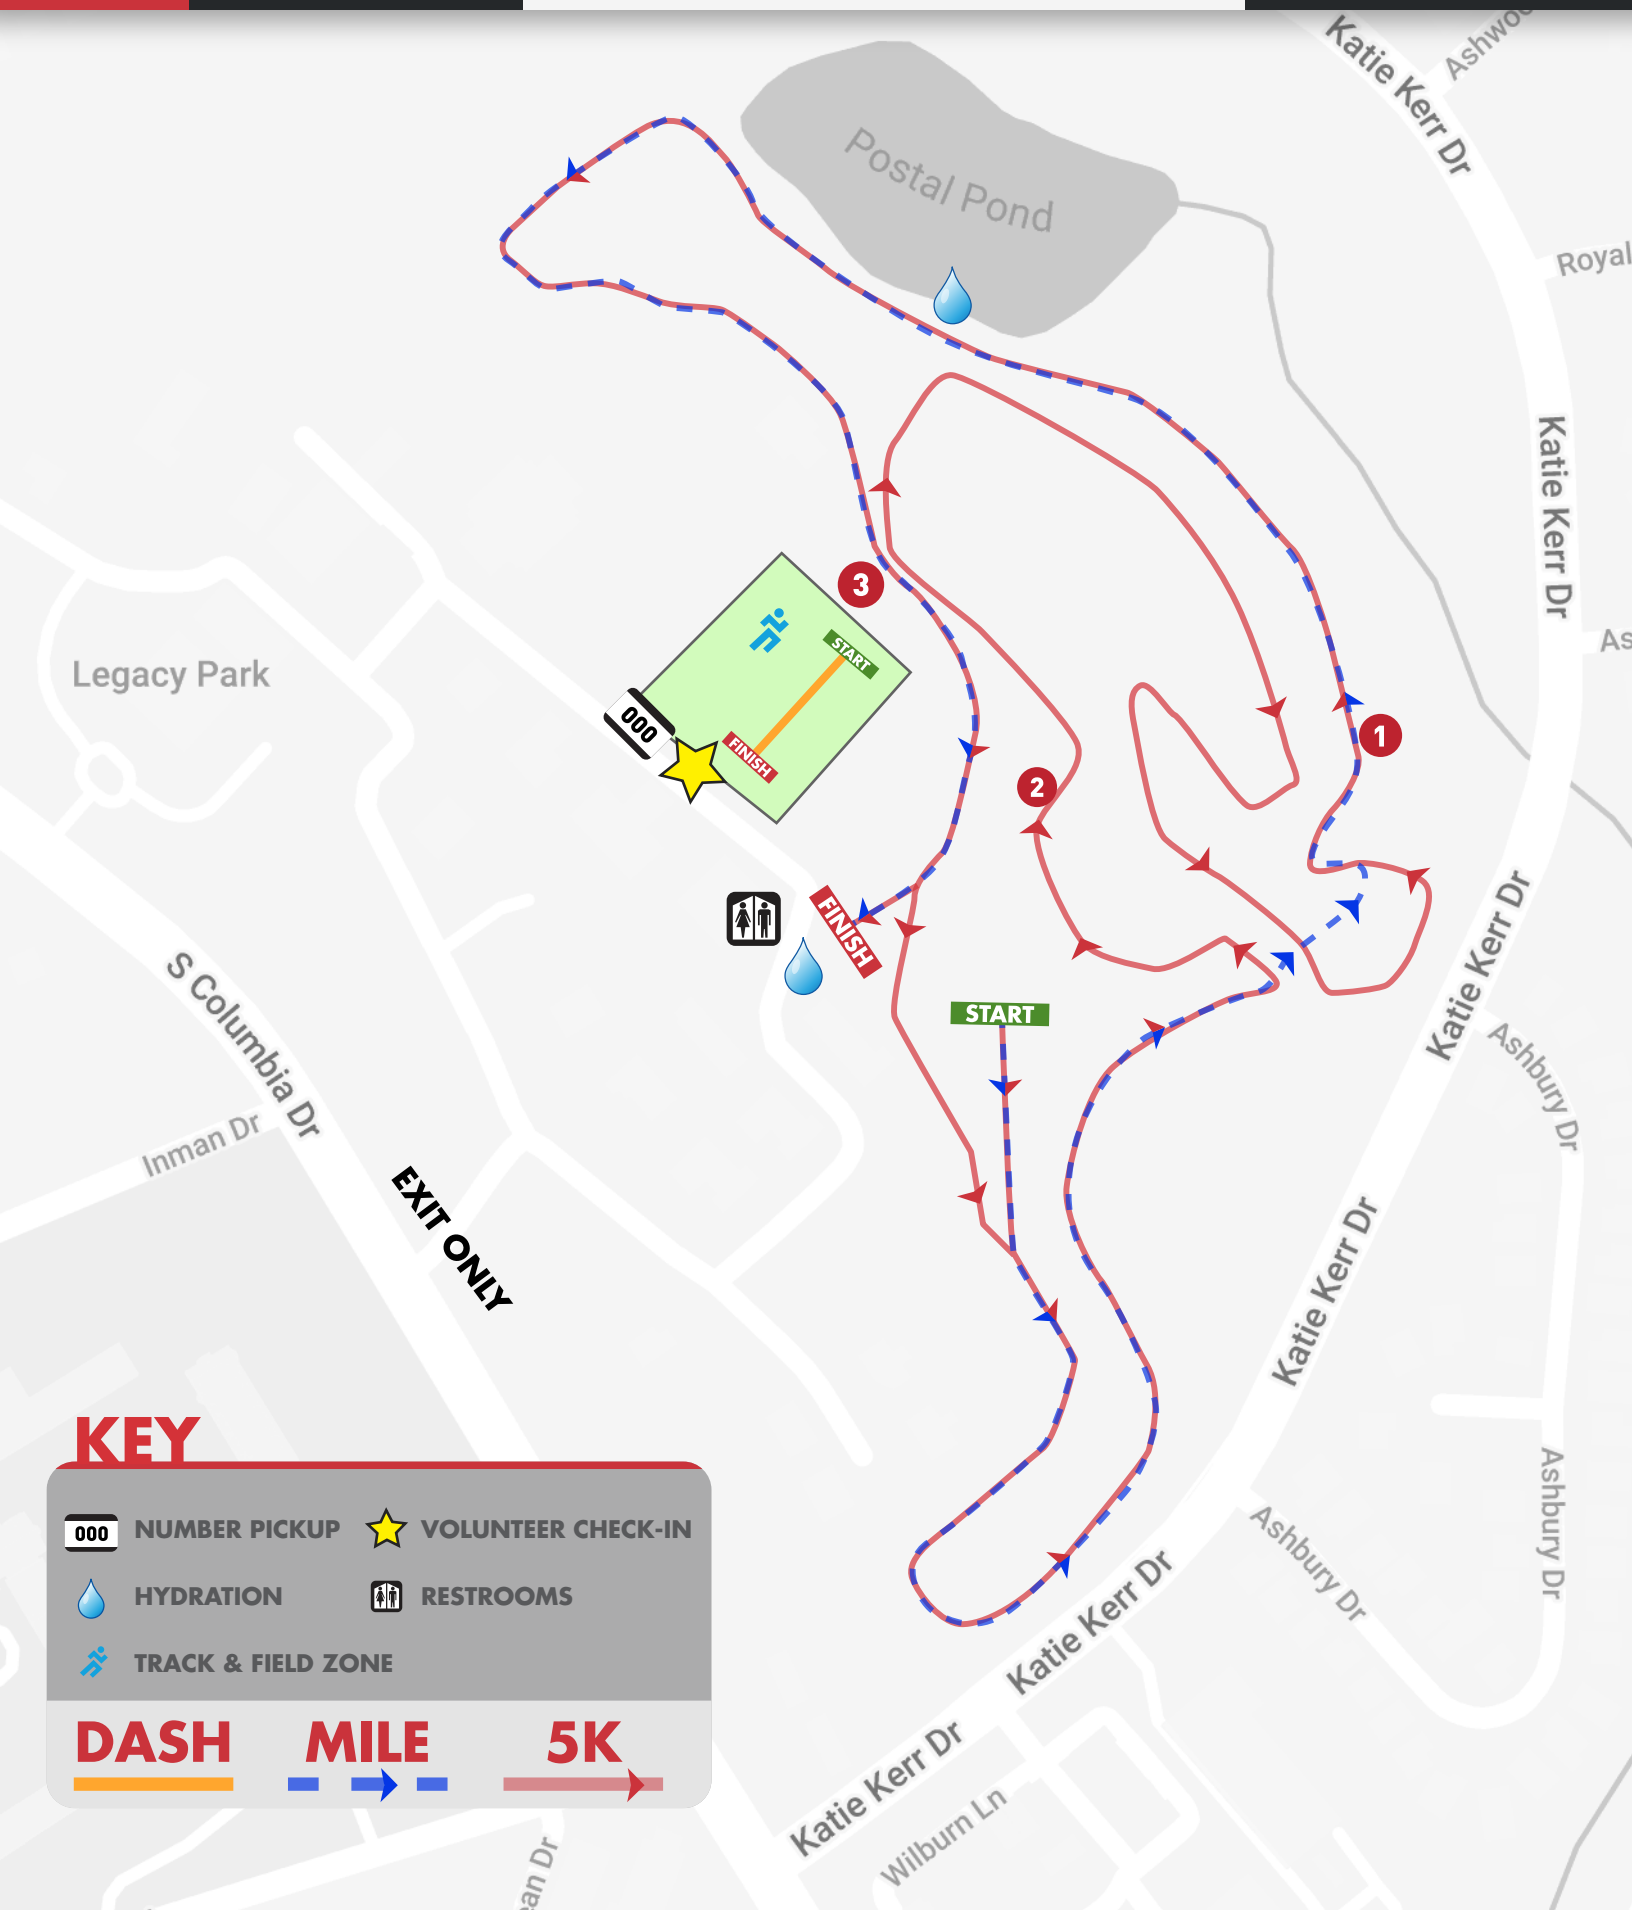

# COURSE MAP

Grand Prix Cross Country 5K, Midweek Mile & Dash

Legacy Park  
500 S Columbia Dr,  
Decatur, GA 30030

## KEY

- NUMBER PICKUP
- VOLUNTEER CHECK-IN
- HYDRATION
- RESTROOMS
- TRACK & FIELD ZONE

**DASH**

**MILE**

**5K**