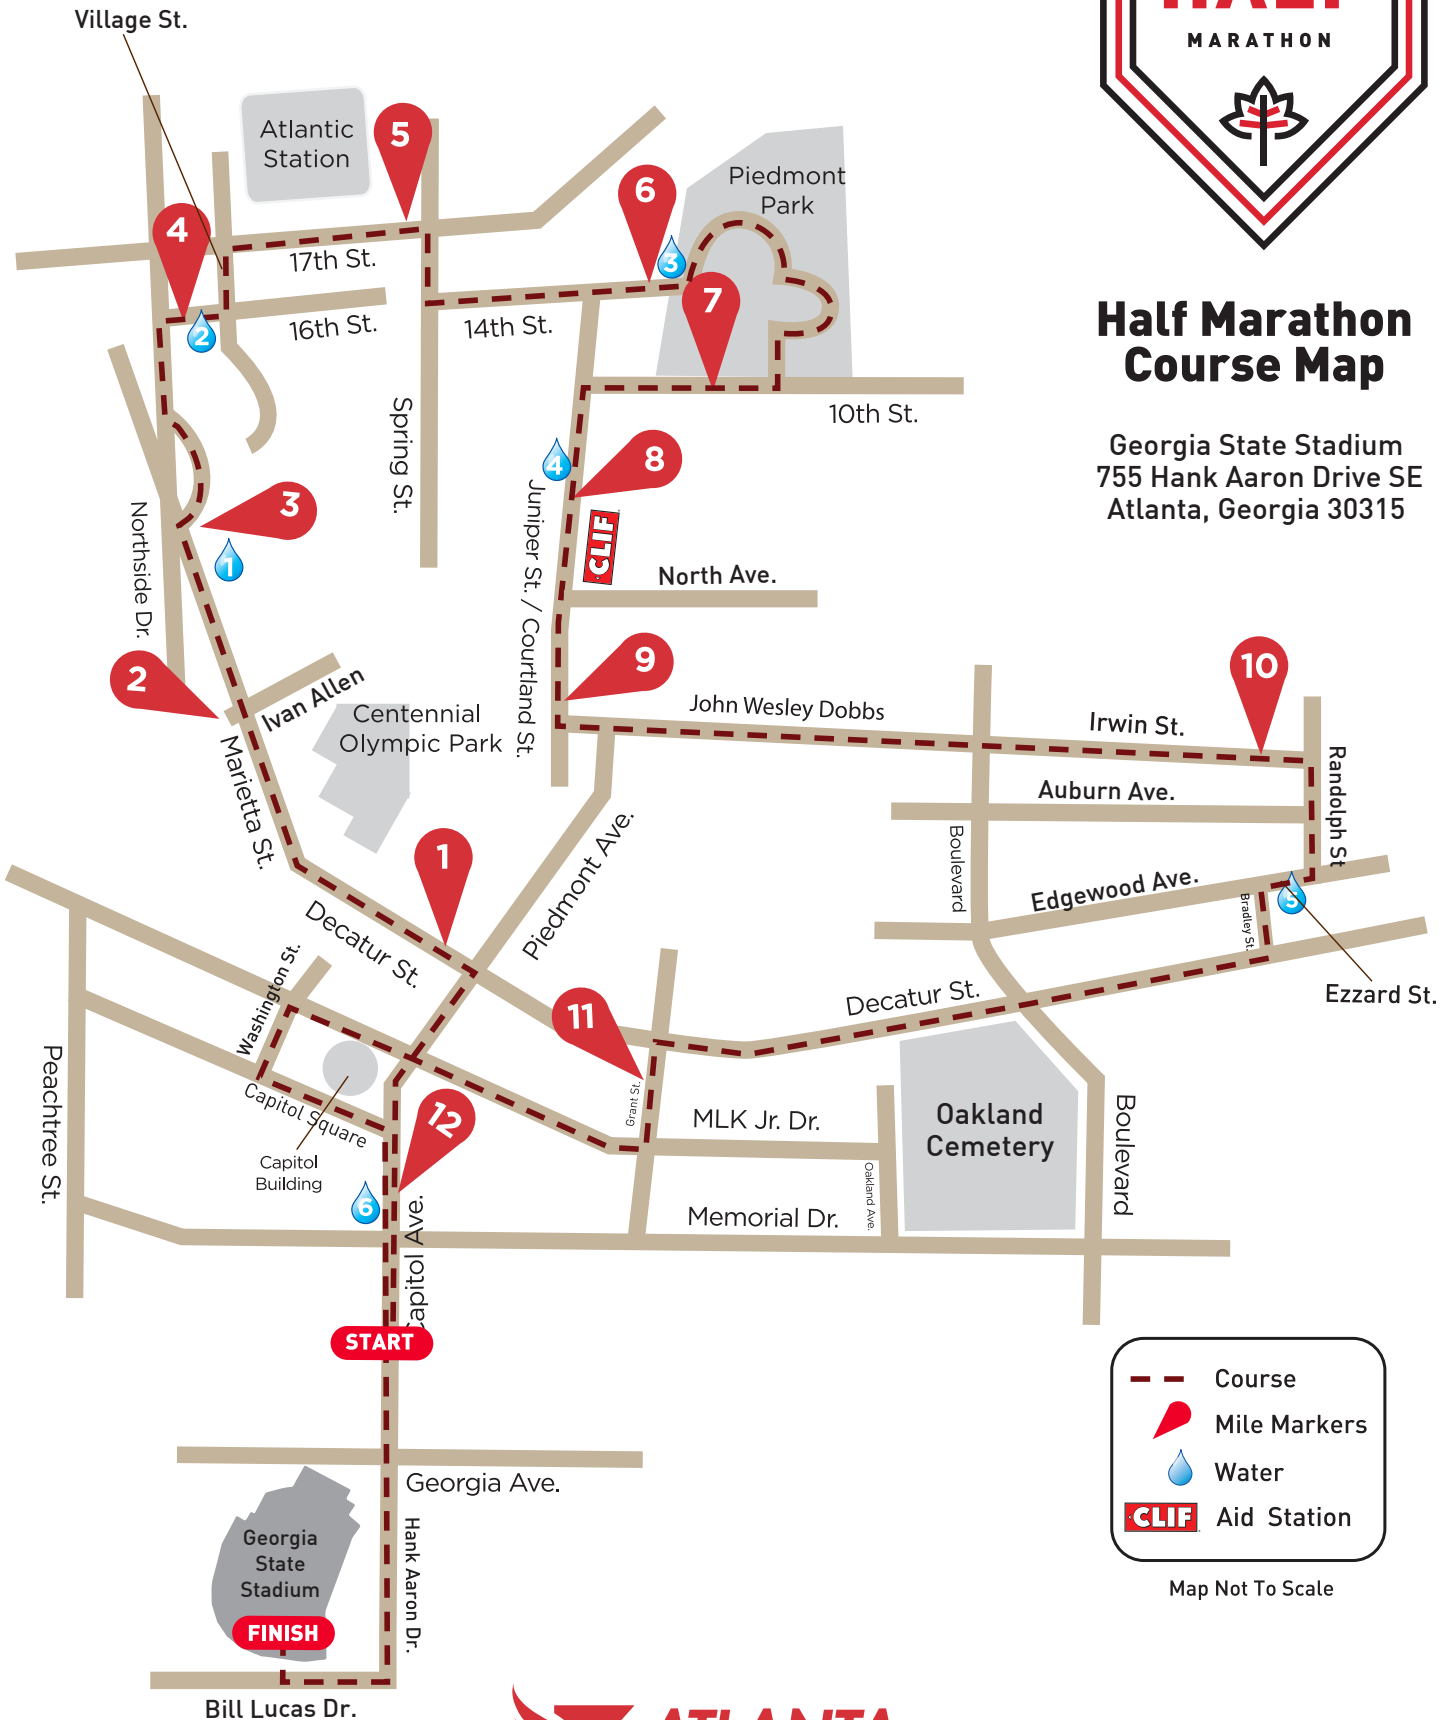

Half Marathon Course Map

Georgia State Stadium
 755 Hank Aaron Drive SE
 Atlanta, Georgia 30315

- Course
- Mile Markers
- Water
- Aid Station

Map Not To Scale