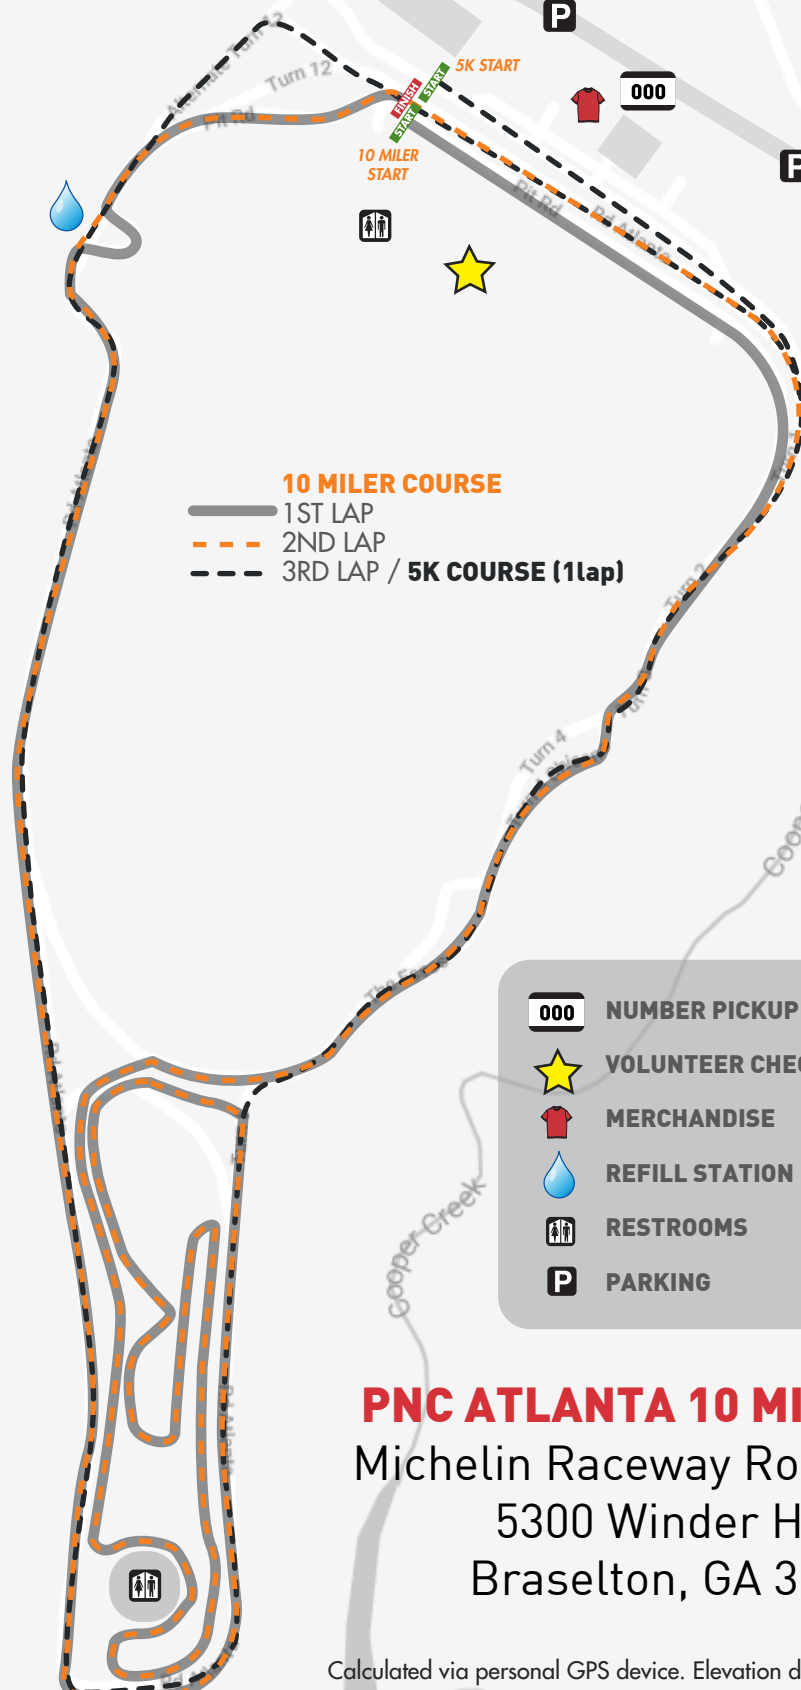

MAIN ENTRANCE

WINDER HWY

# COURSE MAP

**10 MILER COURSE**

- 1ST LAP
- - - 2ND LAP
- - - 3RD LAP / 5K COURSE (1lap)

- NUMBER PICKUP
- VOLUNTEER CHECK IN
- MERCHANDISE
- REFILL STATION
- RESTROOMS
- PARKING

**PNC ATLANTA 10 MILER & 5K**  
 Michelin Raceway Road Atlanta  
 5300 Winder Hwy,  
 Braselton, GA 30517

Calculated via personal GPS device. Elevation degree may vary slightly.