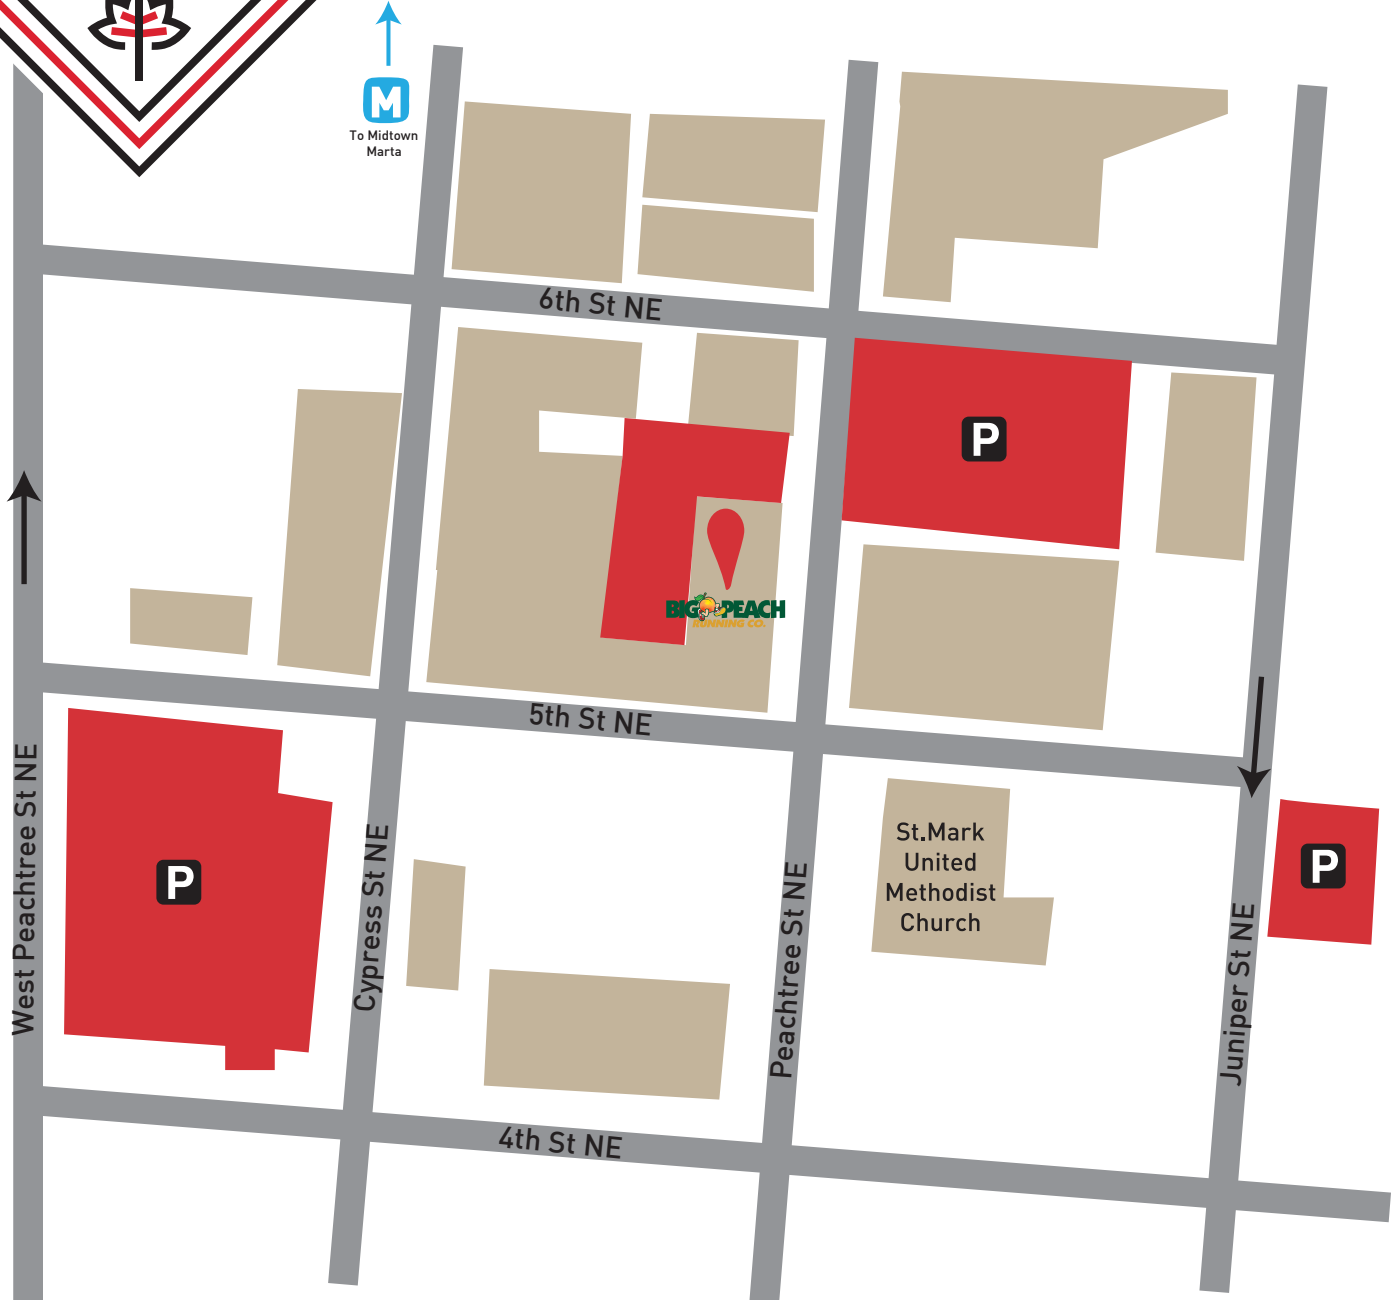

# Number Pickup Big Peach Running Co. Midtown

800 Peachtree St NE  
Atlanta, GA 30308