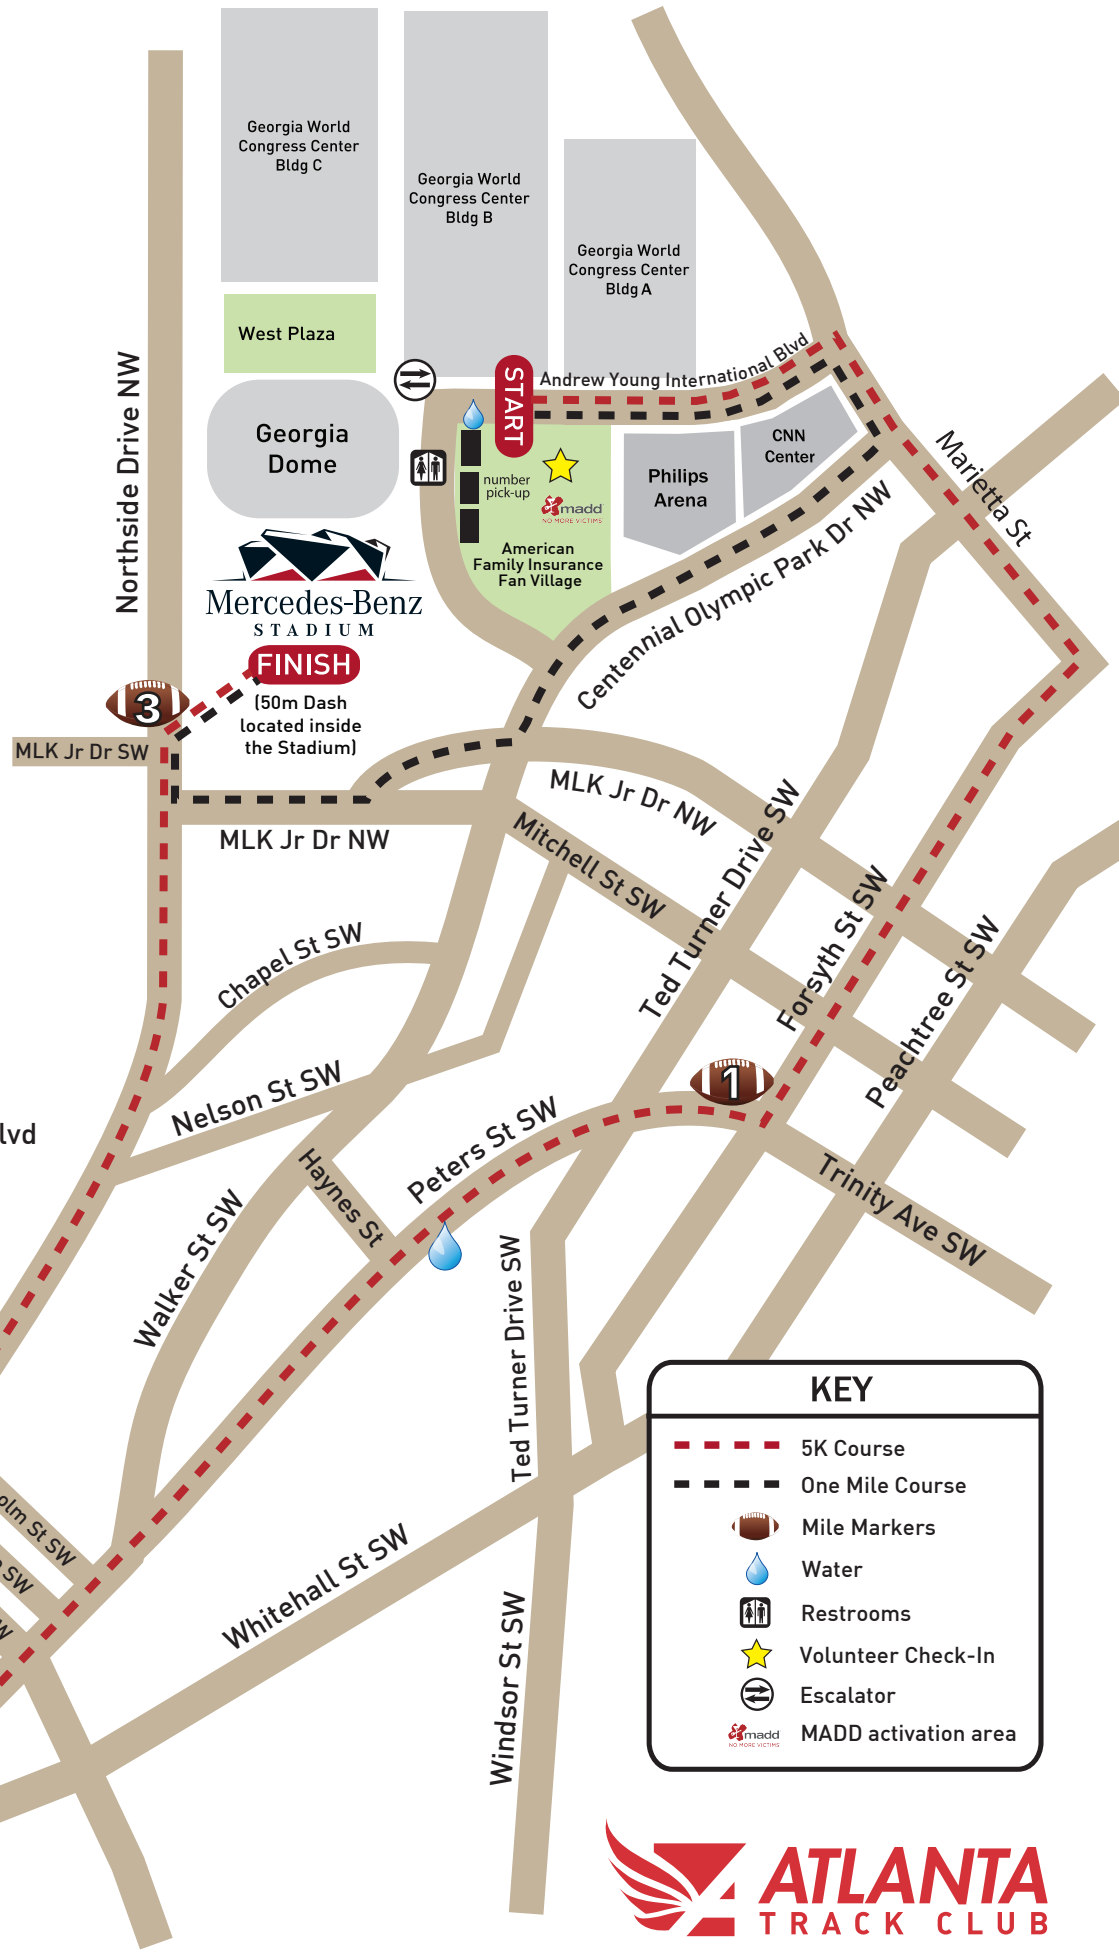

5K - 7:30 a.m.  
 One Mile - 8:30 a.m.  
 50m Dash - 9:00 a.m.

Mercedes-Benz Stadium  
 1414 Andrew Young International Blvd  
 NW, Atlanta, GA 30313

KEY	
	5K Course
	One Mile Course
	Mile Markers
	Water
	Restrooms
	Volunteer Check-In
	Escalator
	MADD activation area