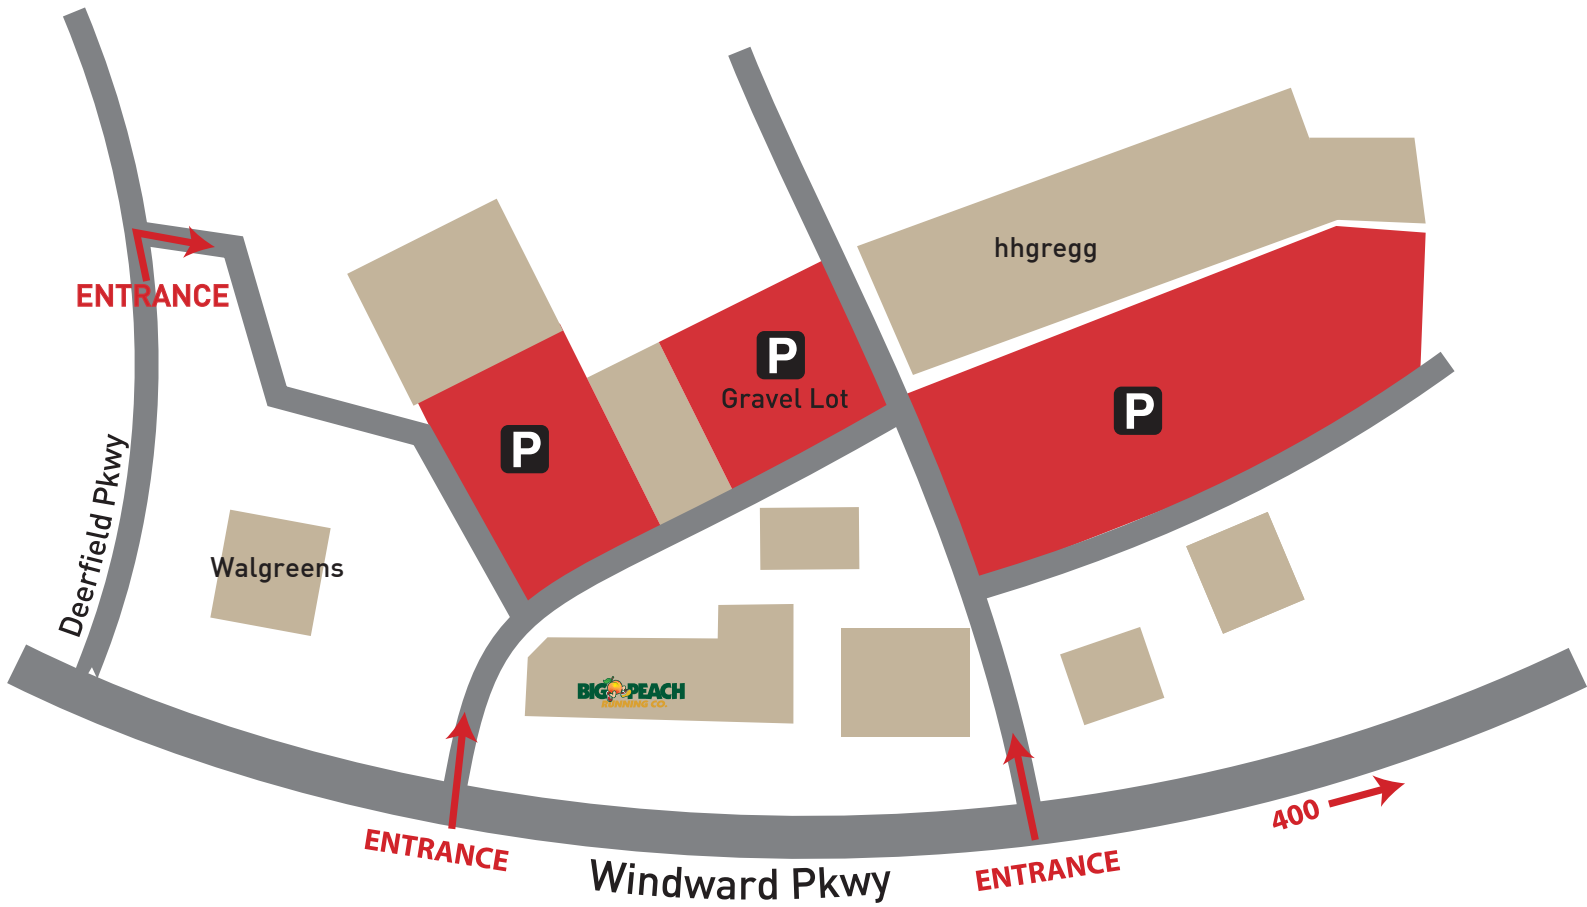

# Number Pickup Big Peach Running Co. Alpharetta

5530 Windward Pkwy #420  
Alpharetta, GA 3004