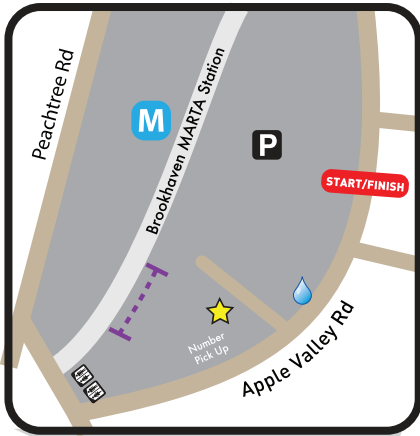

Brookhaven-Oglethorpe MARTA  
Transit Station  
4047 Peachtree Road NE  
Atlanta, GA 30319

	Volunteer Check-in		Water Station
	4 Miler Course		Restrooms
	1 Mile Course		Marta Station
	50m Dash		Parking