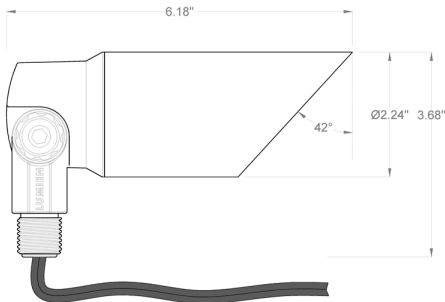

PROJECT: _____

TYPE: _____

CAT #: _____

DESCRIPTION

Directional, Drop-In, Brass - Midnight Bronze, MR16 Uplight (Lamp Not Included / Includes LAP-018 8" Spike with Adjustable Collar), 10-15V

SPECIFICATIONS

Construction	Brass
Finish	Black
Lead Wire	10'
Mounting	8" Spike with Adjustable Collar
Housing Warranty	Lifetime

FINISHES

NOTES

D1B1-MB

Lumien Lighting

770-485-9002
orders@lumienlighting.com
www.lumienlighting.com

Lumien Lighting reserves the right to modify product specifications without notification. © 2023 Lumien Enterprise Inc.