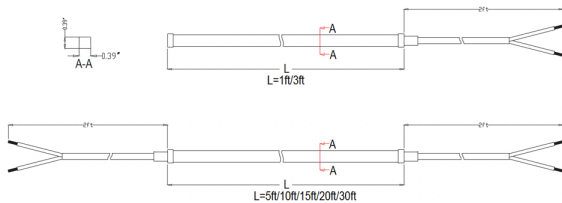

Together, we are brighter.

PROJECT: _____

TYPE: _____

CAT #: _____

DESCRIPTION

Linear, Integrated Non-Modular, Silicone-Injected - White, Side-Flex - 10' Section, 20W, 72 Lm/Ft, 2700K, 10-15V

SPECIFICATIONS

Construction	Silicone-Injected
Finish	White
Lead Wire	3'
Voltage	10-15V
Mounting	Ordered Separately
Light Warranty	3 Years
Housing Warranty	10 Years

FINISHES

White

NOTES

L3S1-10-20W-27K-WH

MODULE TYPE (required)	WATTS	COLOR TEMP	BEAM SPREAD	FINISH	ACCESSORIES
---------------------------	-------	---------------	----------------	--------	-------------

L3S1-10-20W-27K-

+

NH CORE: L3S1

-	-	-	-
10W	3000K	120°	WH
20W	2700K		
2W			

+

Accessories - LumienARC (Optional)

- LAA-028** BK Aluminum, ARC, Rigid, 1-Sided Glare
- LAA-027** BK Aluminum, ARC, Rigid, 5ft Channel
- LAA-029** BK Aluminum, ARC, Flex, 5ft Channel
- LAA-030** BK Aluminum, ARC, Flex, 1-Sided Glare
- LAA-041** BK Aluminum, ARC, Corner, Flush
- LAA-042** BK Aluminum, ARC, Corner, Inner Tall Wall
- LAA-043** BK Aluminum, ARC, Corner, Outer Tall
- LAA-044** BK Aluminum, ARC, Channel Connector
- LAA-045** BK Aluminum, ARC, Channel Under Cap
- LAS-006** Stainless Steel, ARC Channel Spike