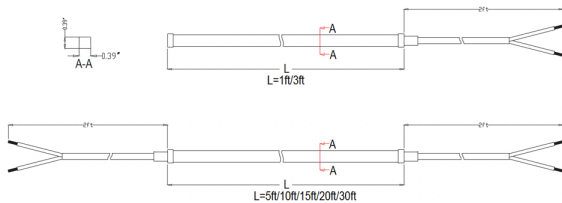

Together, we are brighter.

PROJECT: _____

TYPE: _____

CAT #: _____

DESCRIPTION

Linear, Integrated Non-Modular, Silicone-Injected - White, Side-Flex - 10' Section, 20W, 76 Lm/Ft, 3000K, 10-15V

SPECIFICATIONS

Construction	Silicone-Injected
Finish	White
Lead Wire	3'
Voltage	10-15V
Mounting	Ordered Separately
Light Warranty	3 Years
Housing Warranty	10 Years

FINISHES

White

NOTES

L3S1-10-20W-30K-WH

Lumien Lighting

☎ 770-485-9002
 ✉ orders@lumienlighting.com
 🌐 www.lumienlighting.com