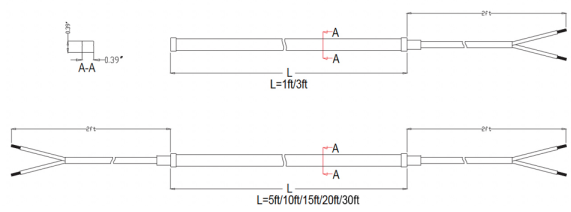

Together, we are brighter.

PROJECT: _____

TYPE: _____

CAT #: _____

DESCRIPTION

Linear, Integrated Non-Modular, Silicone-Injected - White, Side-Flex - 15' Section, 30W, 72 Lm/Ft, 2700K, 10-15V

SPECIFICATIONS

Construction	Silicone-Injected
Finish	White
Lead Wire	3'
Voltage	10-15V
Mounting	Ordered Separately
Light Warranty	3 Years
Housing Warranty	10 Years

FINISHES

White

NOTES

L3S1-15-30W-27K-WH

MODULE TYPE (required)	WATTS	COLOR TEMP	BEAM SPREAD	FINISH	ACCESSORIES
---------------------------	-------	---------------	----------------	--------	-------------

L3S1-15-30W-27K-

+

NH CORE: L3S1

-	-	-	-
10W	2700K	120°	WH
20W	3000K		
2W			

+

Accessories - LumienARC (Optional)

- LAA-028** BK Aluminum, ARC, Rigid, 1-Sided Glare
- LAA-027** BK Aluminum, ARC, Rigid, 5ft Channel
- LAA-029** BK Aluminum, ARC, Flex, 5ft Channel
- LAA-030** BK Aluminum, ARC, Flex, 1-Sided Glare
- LAA-041** BK Aluminum, ARC, Corner, Flush
- LAA-042** BK Aluminum, ARC, Corner, Inner Tall Wall
- LAA-043** BK Aluminum, ARC, Corner, Outer Tall
- LAA-044** BK Aluminum, ARC, Channel Connector
- LAA-045** BK Aluminum, ARC, Channel Under Cap
- LAS-006** Stainless Steel, ARC Channel Spike