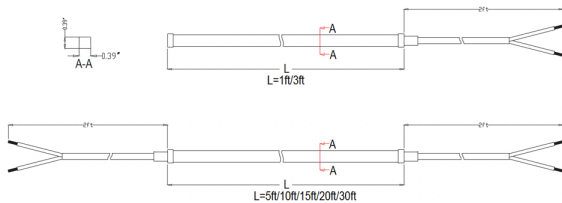

Together, we are brighter.

PROJECT: _____

TYPE: _____

CAT #: _____

DESCRIPTION

Linear, Integrated Non-Modular, Silicone-Injected - White, Side-Flex - 15' Section, 30W, 76 Lm/Ft, 3000K, 10-15V

SPECIFICATIONS

Construction	Silicone-Injected
Finish	White
Lead Wire	3'
Voltage	10-15V
Mounting	Ordered Separately
Light Warranty	3 Years
Housing Warranty	10 Years

FINISHES

White

NOTES

L3S1-15-30W-30K-WH

MODULE TYPE (required)	WATTS	COLOR TEMP	BEAM SPREAD	FINISH	ACCESSORIES
---------------------------	-------	---------------	----------------	--------	-------------

L3S1-15-30W-30K-

+

NH CORE: L3S1

-	-	-	-
10W	2700K	120°	WH
20W	3000K		
2W			

+

Accessories - LumienARC (Optional)

- LAA-028** BK Aluminum, ARC, Rigid, 1-Sided Glare
- LAA-027** BK Aluminum, ARC, Rigid, 5ft Channel
- LAA-029** BK Aluminum, ARC, Flex, 5ft Channel
- LAA-030** BK Aluminum, ARC, Flex, 1-Sided Glare
- LAA-041** BK Aluminum, ARC, Corner, Flush
- LAA-042** BK Aluminum, ARC, Corner, Inner Tall Wall
- LAA-043** BK Aluminum, ARC, Corner, Outer Tall
- LAA-044** BK Aluminum, ARC, Channel Connector
- LAA-045** BK Aluminum, ARC, Channel Under Cap
- LAS-006** Stainless Steel, ARC Channel Spike