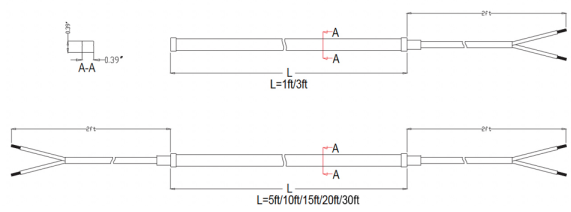

Together, we are brighter.

PROJECT: _____

TYPE: _____

CAT #: _____

DESCRIPTION

Linear, Integrated Non-Modular, Silicone-Injected - White, Side-Flex - 1' Section, 2W, 72 Lm/Ft, 2700K, 10-15V

SPECIFICATIONS

Construction	Silicone-Injected
Finish	White
Lead Wire	3'
Voltage	10-15V
Mounting	Ordered Separately
Light Warranty	3 Years
Housing Warranty	10 Years

FINISHES

White

NOTES

L3S1-1-2W-27K-WH

MODULE TYPE (required)	WATTS	COLOR TEMP	BEAM SPREAD	FINISH	ACCESSORIES
---------------------------	-------	---------------	----------------	--------	-------------

L3S1-1-2W-27K-WH

+

CORE: L3S1 - [] - [] - [] - []

10W	3000K	120°	WH
20W	2700K		
2W			

+

Accessories - LumienARC (Optional)

- LAA-028** BK Aluminum, ARC, Rigid, 1-Sided Glare
- LAA-027** BK Aluminum, ARC, Rigid, 5ft Channel
- LAA-029** BK Aluminum, ARC, Flex, 5ft Channel
- LAA-030** BK Aluminum, ARC, Flex, 1-Sided Glare
- LAA-041** BK Aluminum, ARC, Corner, Flush
- LAA-042** BK Aluminum, ARC, Corner, Inner Tall Wall
- LAA-043** BK Aluminum, ARC, Corner, Outer Tall
- LAA-044** BK Aluminum, ARC, Channel Connector
- LAA-045** BK Aluminum, ARC, Channel Under Cap
- LAS-006** Stainless Steel, ARC Channel Spike