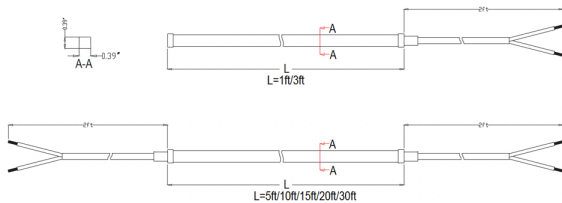

Together, we are brighter.

PROJECT: _____

TYPE: _____

CAT #: _____

DESCRIPTION

Linear, Integrated Non-Modular, Silicone-Injected - White, Side-Flex - 20' Section, 40W, 72 Lm/Ft, 2700K, 10-15V

SPECIFICATIONS

Construction	Silicone-Injected
Finish	White
Lead Wire	3'
Voltage	10-15V
Mounting	Ordered Separately
Light Warranty	3 Years
Housing Warranty	10 Years

FINISHES

White

NOTES

L3S1-20-40W-27K-WH

Lumien Lighting

☎ 770-485-9002
 ✉ orders@lumienlighting.com
 🌐 www.lumienlighting.com