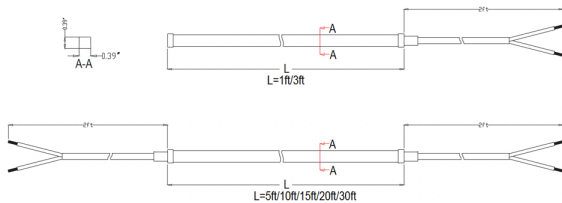

Together, we are brighter.

PROJECT: _____

TYPE: _____

CAT #: _____

DESCRIPTION

Linear, Integrated Non-Modular, Silicone-Injected - White, Side-Flex - 20' Section, 40W, 76 Lm/Ft, 3000K, 10-15V

SPECIFICATIONS

Construction	Silicone-Injected
Finish	White
Lead Wire	3'
Voltage	10-15V
Mounting	Ordered Separately
Light Warranty	3 Years
Housing Warranty	10 Years

FINISHES

White

NOTES

L3S1-20-40W-30K-WH

MODULE TYPE (required)	WATTS	COLOR TEMP	BEAM SPREAD	FINISH	ACCESSORIES
---------------------------	-------	---------------	----------------	--------	-------------

L3S1-20-40W-30K-

+

NH CORE: L3S1

-	-	-	-
10W	2700K	120°	WH
20W	3000K		
2W			

+

Accessories - LumienARC (Optional)

- LAA-028** BK Aluminum, ARC, Rigid, 1-Sided Glare
- LAA-027** BK Aluminum, ARC, Rigid, 5ft Channel
- LAA-029** BK Aluminum, ARC, Flex, 5ft Channel
- LAA-030** BK Aluminum, ARC, Flex, 1-Sided Glare
- LAA-041** BK Aluminum, ARC, Corner, Flush
- LAA-042** BK Aluminum, ARC, Corner, Inner Tall Wall
- LAA-043** BK Aluminum, ARC, Corner, Outer Tall
- LAA-044** BK Aluminum, ARC, Channel Connector
- LAA-045** BK Aluminum, ARC, Channel Under Cap
- LAS-006** Stainless Steel, ARC Channel Spike