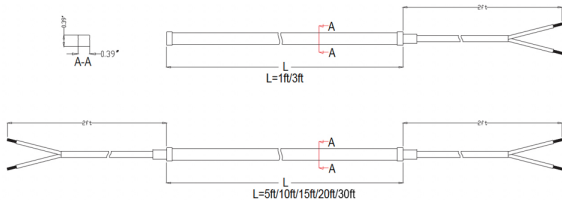

Together, we are brighter.

PROJECT: _____

TYPE: _____

CAT #: _____

DESCRIPTION

Linear, Integrated Non-Modular, Silicone-Injected - White, Side-Flex - 30' Section, 60W, 72 Lm/Ft, 2700K, 10-15V

SPECIFICATIONS

Construction	Silicone-Injected
Finish	White
Lead Wire	3'
Voltage	10-15V
Mounting	Ordered Separately
Light Warranty	3 Years
Housing Warranty	10 Years

FINISHES

White

NOTES

L3S1-30-60W-27K-WH

Lumien Lighting

770-485-9002
 orders@lumienlighting.com
 www.lumienlighting.com