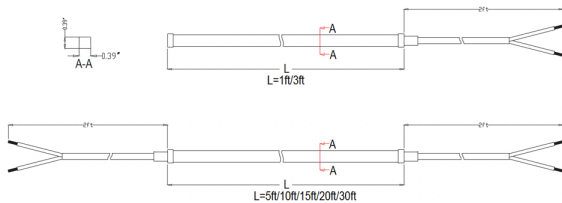

Together, we are brighter.

PROJECT: _____

TYPE: _____

CAT #: _____

DESCRIPTION

Linear, Integrated Non-Modular, Silicone-Injected - White, Side-Flex - 30' Section, 60W, 76 Lm/Ft, 3000K, 10-15V

SPECIFICATIONS

Construction	Silicone-Injected
Finish	White
Lead Wire	3'
Voltage	10-15V
Mounting	Ordered Separately
Light Warranty	3 Years
Housing Warranty	10 Years

FINISHES

White

NOTES

L3S1-30-60W-30K-WH

MODULE TYPE (required)	WATTS	COLOR TEMP	BEAM SPREAD	FINISH	ACCESSORIES
---------------------------	-------	---------------	----------------	--------	-------------

L3S1-30-60W-30K-

+

NH CORE: L3S1 - - - -

10W	3000K	120°	WH
20W	2700K		
2W			

+

Accessories - LumienARC (Optional)

- LAA-028** BK Aluminum, ARC, Rigid, 1-Sided Glare
- LAA-027** BK Aluminum, ARC, Rigid, 5ft Channel
- LAA-029** BK Aluminum, ARC, Flex, 5ft Channel
- LAA-030** BK Aluminum, ARC, Flex, 1-Sided Glare
- LAA-041** BK Aluminum, ARC, Corner, Flush
- LAA-042** BK Aluminum, ARC, Corner, Inner Tall Wall
- LAA-043** BK Aluminum, ARC, Corner, Outer Tall
- LAA-044** BK Aluminum, ARC, Channel Connector
- LAA-045** BK Aluminum, ARC, Channel Under Cap
- LAS-006** Stainless Steel, ARC Channel Spike