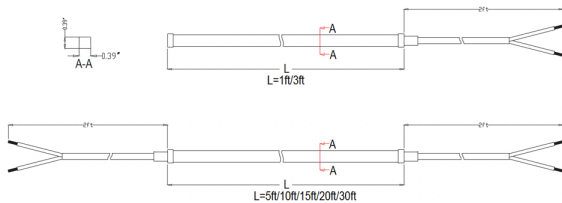

L3S1-3-6W-27K-WH

Lumien Lighting

☎ 770-485-9002
✉ orders@lumienlighting.com
🌐 www.lumienlighting.com

Lumien Lighting reserves the right to modify product specifications without notification. © 2023 Lumien Enterprise Inc.