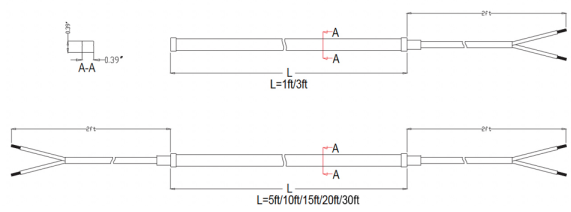

Together, we are brighter.

PROJECT: _____

TYPE: _____

CAT #: _____

DESCRIPTION

Linear, Integrated Non-Modular, Silicone-Injected - White, Side-Flex - 3' Section, 6W, 76 Lm/Ft, 3000K, 10-15V

SPECIFICATIONS

Construction	Silicone-Injected
Finish	White
Lead Wire	3'
Voltage	10-15V
Mounting	Ordered Separately
Light Warranty	3 Years
Housing Warranty	10 Years

FINISHES

White

NOTES

L3S1-3-6W-30K-WH

MODULE TYPE (required)	WATTS	COLOR TEMP	BEAM SPREAD	FINISH	ACCESSORIES
---------------------------	-------	---------------	----------------	--------	-------------

L3S1-3-6W-30K-WH

+

CORE: L3S1 - [] - [] - [] - []

10W	3000K	120°	WH
20W	2700K		
2W			

+

Accessories - LumienARC (Optional)

- LAA-028** BK Aluminum, ARC, Rigid, 1-Sided Glare
- LAA-027** BK Aluminum, ARC, Rigid, 5ft Channel
- LAA-029** BK Aluminum, ARC, Flex, 5ft Channel
- LAA-030** BK Aluminum, ARC, Flex, 1-Sided Glare
- LAA-041** BK Aluminum, ARC, Corner, Flush
- LAA-042** BK Aluminum, ARC, Corner, Inner Tall Wall
- LAA-043** BK Aluminum, ARC, Corner, Outer Tall
- LAA-044** BK Aluminum, ARC, Channel Connector
- LAA-045** BK Aluminum, ARC, Channel Under Cap
- LAS-006** Stainless Steel, ARC Channel Spike