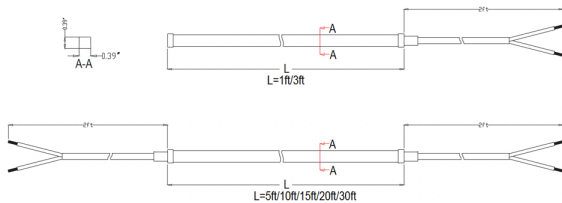

L3S1-5-10W-27K-WH

Lumien Lighting

☎ 770-485-9002
✉ orders@lumienlighting.com
🌐 www.lumienlighting.com

Lumien Lighting reserves the right to modify product specifications without notification. © 2023 Lumien Enterprise Inc.