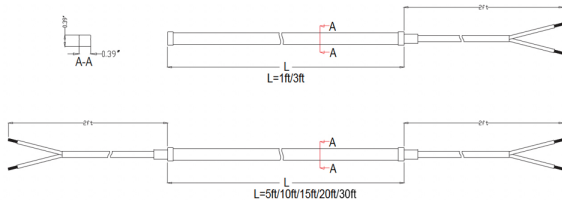

---

---

---

L3S1-5-10W-30K-WH

MODULE TYPE (required)	WATTS	COLOR TEMP	BEAM SPREAD	FINISH	ACCESSORIES
---------------------------	-------	---------------	----------------	--------	-------------

L3S1-5-10W-30K-WH