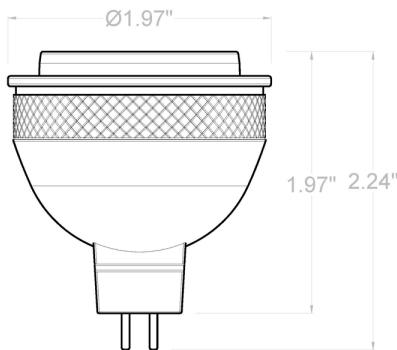

FINISHES

NOTES

Lumien Lighting

☎ 770-485-9002
✉ orders@lumienlighting.com
🌐 www.lumienlighting.com

Lumien Lighting reserves the right to modify product specifications without notification. © 2023 Lumien Enterprise Inc.