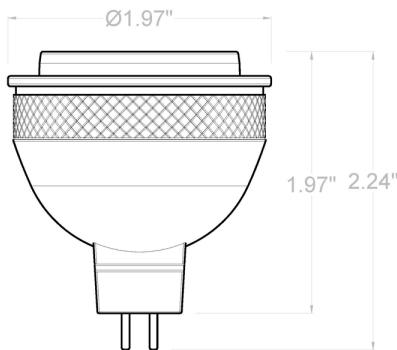

FINISHES

NOTES

Lumien Lighting

☎ 770-485-9002
✉ orders@lumienlighting.com
🌐 www.lumienlighting.com

Lumien Lighting reserves the right to modify product specifications without notification. © 2023 Lumien Enterprise Inc.

_____

_____

_____

_____

_____

_____