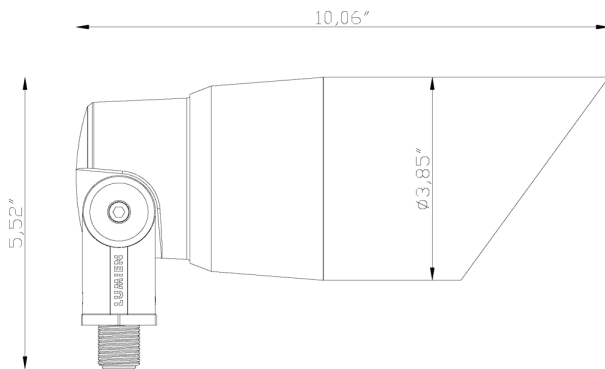

PROJECT: _____

TYPE: _____

CAT #: _____

DESCRIPTION

Directional, LumienPRO - RGBTW, Brass - Antique, Mega Brass Series Uplight (Includes 40° Optics), 23W, 2700-5700K: 1264-1510 Lm, R: 494 Lm, G: 875 Lm, B: 184 Lm, 10-15V

SPECIFICATIONS

Construction	Brass
Finish	Antique
Lead Wire	6'
Voltage	10-15V
Mounting	LAP-018
Light Warranty	10 Years
Housing Warranty	Lifetime

FINISHES

Antique

NOTES

Lumien Lighting

☎ 770-485-9002
✉ orders@lumienlighting.com
🌐 www.lumienlighting.com

Lumien Lighting reserves the right to modify product specifications without notification. © 2023 Lumien Enterprise Inc.