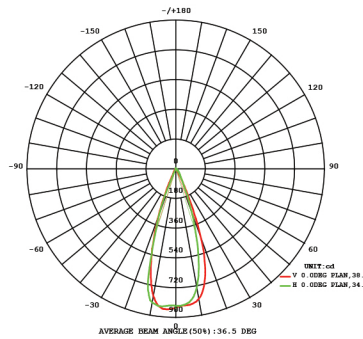

D6B2-5W-27K-A
D6B2-5W-30K-A
D6B2-10W-27K-A
D6B2-10W-30K-A

Modular Light Source
Spot Light
Antique Brush Brass

SPECIFICATIONS

Fixture Type	Fixture Components	Fixture Material	Fixture Style	Watts	Color Temperature	Finish
D (Directional)	6 (Integrated Modular Variable)	B (Brass)	2 (Down)	5W 10W	27K (2700K) 30K (3000K)	A (Antiqued)

Construction: Brass
Finish: Antique Brush
Lead Wire: 30ft long
Mounting: LAP-002
Wattage: 5W or 10W
Operating Voltage: 10-15V
Lumens: 375LM or 600LM
Beam Spread: 15°, 38°, 60°
Color Temperature: 2700K or 3000K
Volt Amps: 6.99 - 14.11
RGB: NO
CRI: 80+
Rated Life: 50,000 Hrs
Dimmable: Primary Dimming Capable