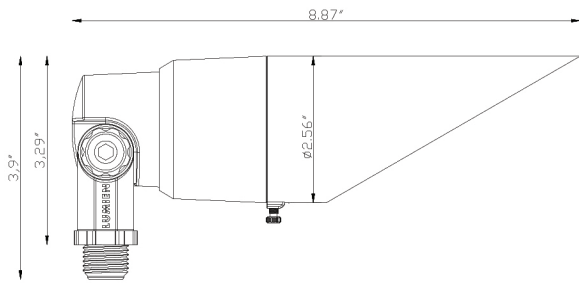

D6B2-5W-27K-A
D6B2-5W-30K-A
D6B2-10W-27K-A
D6B2-10W-30K-A

Modular Light Source
Spot Light
Antique Brush Brass

SPECIFICATIONS

Fixture Type	Fixture Components	Fixture Material	Fixture Style	Watts	Color Temperature	Finish
D (Directional)	6 (Integrated Modular Variable)	B (Brass)	2 (Down)	5W 10W	27K (2700K) 30K (3000K)	A (Antiqued)

Construction: Brass
Finish: Antique Brush
Lead Wire: 30ft long
Mounting: LAP-002
Wattage: 5W or 10W
Operating Voltage: 10-15V
Lumens: 375LM or 600LM
Beam Spread: 15°, 38°, 60°
Color Temperature: 2700K or 3000K
Volt Amps: 6.99 - 14.11
RGB: NO
CRI: 80+
Rated Life: 50,000 Hrs
Dimmable: Primary Dimming Capable