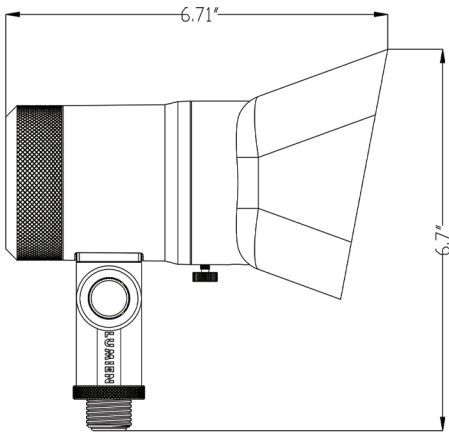

F9A1-12W-BZ
F9A1-12W-BK

LumienPRO Dimmable (RGBWW - 2700-5700K)
Spot Light
Black or Bronze Aluminum

LumienPRO
BY LUMIEN LIGHTING

SPECIFICATIONS

Fixture Type	Fixture Components	Fixture Material	Fixture Style	Watts	Color Temperature	Finish
F (Flood)	9 (LumienPRO RGBWW-Color + 2700-5700K)	A (Aluminum)	1 (Up)	12W	RGBWW (2700K) RGBWW (5700K)	BZ (Bronze) BK(Black)

Construction: Aluminum
Finish: Powder Coat Bronze or Black
Lead Wire: 6ft long
Mounting: LAP-002
Light Source: Integrated LED
Wattage: 12W
Operating Voltage: 10-15V
Lumens: 511 LM
Color Temperature: RGBWW - 2700-5700K
Volt Amps: 17.27
RGB: Yes
CRI: 80+
Rated life: 50,000 Hrs
Dimmable: With LumienPRO Remote

APPLICATION

Environment: Wet, Damp or Dry Area approved.
Installation: Mounts to our 12" Spike (LAP-001) or 8" Spike (LAP-002)

Other Optic Lenses Available (Ordered Separately):
LAP-010 (15* Beam Spread)
LAP-012 (60* Beam Spread)