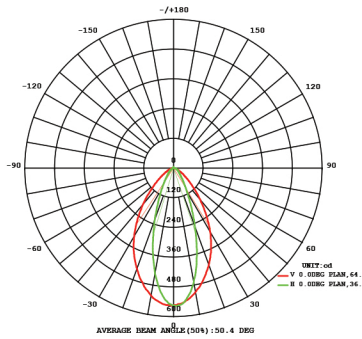

F9A1-12W-BZ
F9A1-12W-BK

LumienPRO Dimmable (RGBWW - 2700-5700K)
Spot Light
Black or Bronze Aluminum

LumienPRO
BY LUMIEN LIGHTING

SPECIFICATIONS

Fixture Type	Fixture Components	Fixture Material	Fixture Style	Watts	Color Temperature	Finish
F (Flood)	9 (LumienPRO RGBWW-Color + 2700-5700K)	A (Aluminum)	1 (Up)	12W	RGBWW (2700K) RGBWW (5700K)	BZ (Bronze) BK(Black)

Construction: Aluminum
Finish: Powder Coat Bronze or Black
Lead Wire: 6ft long
Mounting: LAP-002
Light Source: Integrated LED
Wattage: 12W
Operating Voltage: 10-15V
Lumens: 511 LM
Color Temperature: RGBWW - 2700-5700K
Volt Amps: 17.27
RGB: Yes
CRI: 80+
Rated life: 50,000 Hrs
Dimmable: With LumienPRO Remote