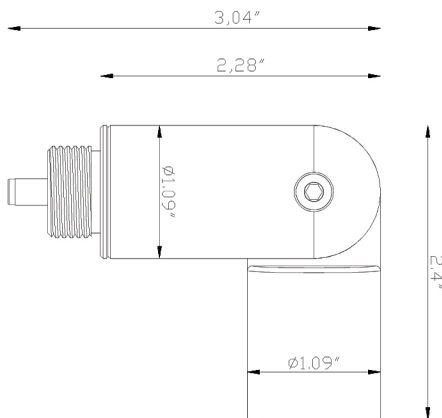

LumienPRO

N8B3-3W-27K-30-A
N8B3-3W-30K-30-A

Nano Knuckle
LumienPRO (RGBW)
IP68 Rated (waterproof)

SPECIFICATIONS

Fixture Type	Fixture Components	Fixture Material	Fixture Style	Watts	Color Temperature	Finish
N (Nano)	8 (LumienPRO RGBW Color + Defined CCT)	B (Brass)	3 (ML)	3W (3W)	RGBW (2700K) RGBW (3000K)	A (Antiqued)

Construction: Brass
Finish: Antique Brush
Lead Wire: 6ft long
Light Source: Modular LED
Wattage: 3W
Operating Voltage: 10-15V
Lumens: 40 LM
Beam Spread: 30°
Color Temperature: RGBW - 2700 or 3000K
Volt Amps: 3.26
RGB: No
CRI: 80+
Rated Life: 50,000 Hrs
Dimmable: With LumienPRO Remote