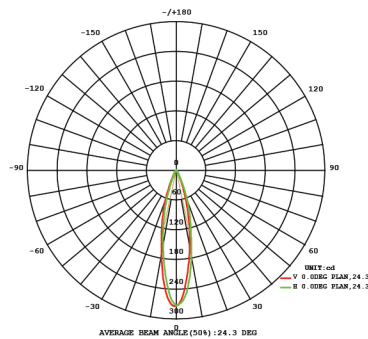

LumienPRO

N8B3-3W-27K-30-A
N8B3-3W-30K-30-A

Nano Knuckle
LumienPRO (RGBW)
IP68 Rated (waterproof)

SPECIFICATIONS

Fixture Type	Fixture Components	Fixture Material	Fixture Style	Watts	Color Temperature	Finish
N (Nano)	8 (LumienPRO RGBW Color + Defined CCT)	B (Brass)	3 (ML)	3W (3W)	RGBW (2700K) RGBW (3000K)	A (Antiqued)

Construction: Brass
Finish: Antique Brush
Lead Wire: 6ft long
Light Source: Modular LED
Wattage: 3W
Operating Voltage: 10-15V
Lumens: 40 LM
Beam Spread: 30°
Color Temperature: RGBW - 2700 or 3000K
Volt Amps: 3.26
RGB: No
CRI: 80+
Rated Life: 50,000 Hrs
Dimmable: With LumienPRO Remote