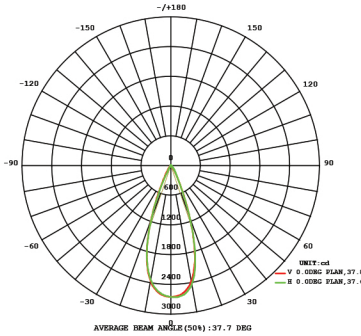

D5A1-15W-27K-BZ
D5A1-15W-30K-BZ

D5A1-15W-27K-BK
D5A1-15W-30K-BK

Standard Dimming
Spot Light
Black or Bronze Aluminum

SPECIFICATIONS

Fixture Type	Fixture Components	Fixture Material	Fixture Style	Watts	Color Temperature	Finish
D (Directional)	5 (Integrated Variable)	A (Aluminum)	1 (Up)	15W	27K (2700K) 30K (3000K)	BZ (Bronze) BK(Black)

Construction: Aluminum
Finish: Powder Coat Bronze or Black
Lead Wire: 6ft long
Mounting: LAP-002
Light Source: Integrated LED
Wattage: 15W
Operating Voltage: 10-15V
Lumens: 1200 LM
Beam Spread: 40°
Color Temperature: 2700K or 3000K
Volt Amps: 16.12
RGB: No
CRI: 80+
Rated life: 50,000 Hrs
Dimmable: Primary Dimming Capable