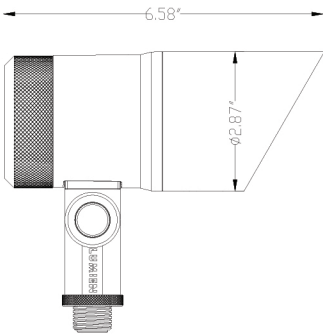

D5A1-15W-27K-BZ
D5A1-15W-30K-BZ

D5A1-15W-27K-BK
D5A1-15W-30K-BK

Standard Dimming
Spot Light
Black or Bronze Aluminum

SPECIFICATIONS

Fixture Type	Fixture Components	Fixture Material	Fixture Style	Watts	Color Temperature	Finish
D (Directional)	5 (Integrated Variable)	A (Aluminum)	1 (Up)	15W	27K (2700K) 30K (3000K)	BZ (Bronze) BK(Black)

Construction: Aluminum
Finish: Powder Coat Bronze or Black
Lead Wire: 6ft long
Mounting: LAP-002
Light Source: Integrated LED
Wattage: 15W
Operating Voltage: 10-15V
Lumens: 1200 LM
Beam Spread: 40°
Color Temperature: 2700K or 3000K
Volt Amps: 16.12
RGB: No
CRI: 80+
Rated life: 50,000 Hrs
Dimmable: Primary Dimming Capable

APPLICATION

Environment: Wet, Damp or Dry Area approved.
Installation: Mounts to our 12" Spike (LAP-001) or 8" Spike (LAP-002)

Other Optic Lenses Available (Ordered Separately):
LAP-010 (15* Beam Spread)
LAP-012 (60* Beam Spread)