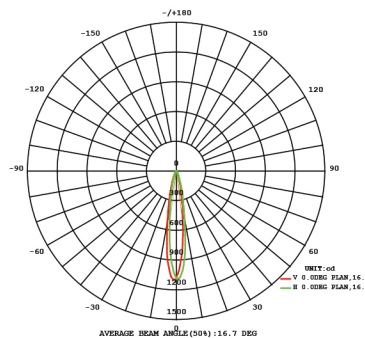

LumienCORE

N4B3-3W-27K-15-A
N4B3-3W-30K-15-A
N4B3-3W-27K-30-A
N4B3-3W-30K-30-A

Nano Knuckle
 IP68 Rated (waterproof)

SPECIFICATIONS

| Fixture Type | Fixture Components | Fixture Material | Fixture Style | Watts | Color Temperature | Beam Spread | Finish |
|--------------|------------------------|------------------|---------------|---------|----------------------------|-------------|--------------|
| N (Nano) | 4 (Integrated Modular) | B (Brass) | 3 (ML) | 3W (3W) | 27K (2700K) 30K (3000K) | 15° 30° | A (Antiqued) |

Construction: Brass
 Finish: Antique Brush
 Lead Wire: 6ft long
 Light Source: Modular LED
 Wattage: 3W
 Operating Voltage: 10-15V
 Lumens: 175 LM & 275 LM
 Beam Spread: 15° or 30°
 Color Temperature: 2700K, 3000K
 Volt Amps: 5.20
 RGB: No
 CRI: 80+
 Rated Life: 50,000 Hrs
 Dimmable: Primary Dimming Capable