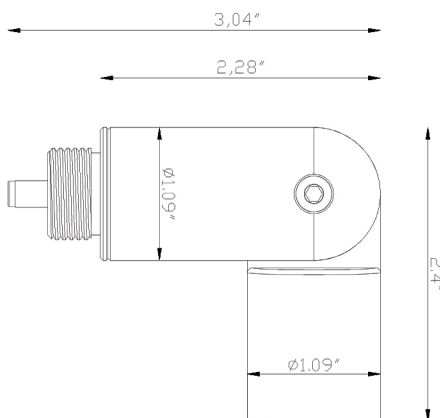

LumienCORE

N4B3-3W-27K-15-A
N4B3-3W-30K-15-A
N4B3-3W-27K-30-A
N4B3-3W-30K-30-A

Nano Knuckle
 IP68 Rated (waterproof)

SPECIFICATIONS

| Fixture Type | Fixture Components | Fixture Material | Fixture Style | Watts | Color Temperature | Beam Spread | Finish |
|--------------|------------------------|------------------|---------------|---------|----------------------------|-------------|--------------|
| N (Nano) | 4 (Integrated Modular) | B (Brass) | 3 (ML) | 3W (3W) | 27K (2700K) 30K (3000K) | 15° 30° | A (Antiqued) |

Construction: Brass
 Finish: Antique Brush
 Lead Wire: 6ft long
 Light Source: Modular LED
 Wattage: 3W
 Operating Voltage: 10-15V
 Lumens: 175 LM & 275 LM
 Beam Spread: 15° or 30°
 Color Temperature: 2700K, 3000K
 Volt Amps: 5.20
 RGB: No
 CRI: 80+
 Rated Life: 50,000 Hrs
 Dimmable: Primary Dimming Capable