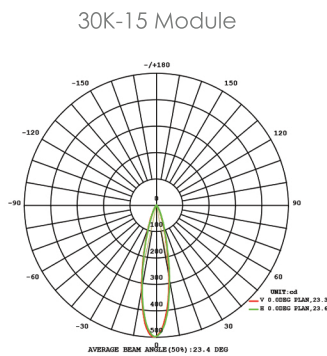

# LumienCORE

**N4B1-1.5W-27K-15-A**  
**N4B1-1.5W-30K-15-A**  
**N4B1-1.5W-27K-30-A**  
**N4B1-1.5W-30K-30-A**

Nano Module  
 IP68 Rated (waterproof)

## SPECIFICATIONS

Fixture Type	Fixture Components	Fixture Material	Fixture Style	Watts	Color Temperature	Beam Spread	Finish
N (Nano)	4 (Integrated Modular)	B (Brass)	1 (ML)	1.5W (1.5W)	27K (2700K) 30K (3000K)	15° 30°	A (Antiqued)

Construction: Brass  
 Finish: Antique Brush  
 Lead Wire: 6ft long  
 Light Source: Modular LED  
 Wattage: 1.5W  
 Operating Voltage: 10-15V  
 Lumens: 125 LM  
 Beam Spread: 15° & 30°  
 Color Temperature: 2700K or 3000K  
 Volt Amps: 2.56  
 RGB: No  
 CRI: 80+  
 Rated Life: 50,000 Hrs  
 Dimmable: Primary Dimming Capable