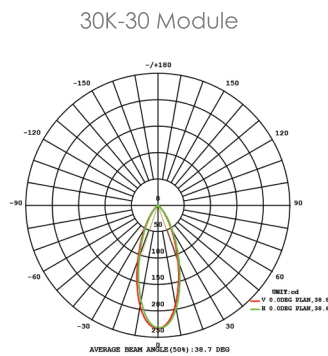

# LumienCORE

**N4B1-1.5W-27K-15-A**  
**N4B1-1.5W-30K-15-A**  
**N4B1-1.5W-27K-30-A**  
**N4B1-1.5W-30K-30-A**

Nano Module  
 IP68 Rated (waterproof)

## SPECIFICATIONS

Fixture Type	Fixture Components	Fixture Material	Fixture Style	Watts	Color Temperature	Beam Spread	Finish
N (Nano)	4 (Integrated Modular)	B (Brass)	1 (ML)	1.5W (1.5W)	27K (2700K) 30K (3000K)	15° 30°	A (Antiqued)

Construction: Brass  
 Finish: Antique Brush  
 Lead Wire: 6ft long  
 Light Source: Modular LED  
 Wattage: 1.5W  
 Operating Voltage: 10-15V  
 Lumens: 125 LM  
 Beam Spread: 15° & 30°  
 Color Temperature: 2700K or 3000K  
 Volt Amps: 2.56  
 RGB: No  
 CRI: 80+  
 Rated Life: 50,000 Hrs  
 Dimmable: Primary Dimming Capable