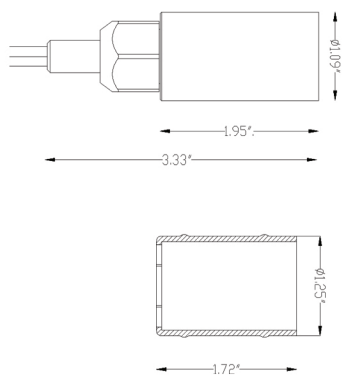

# LumienCORE

**N4B1-1.5W-27K-15-A**  
**N4B1-1.5W-30K-15-A**  
**N4B1-1.5W-27K-30-A**  
**N4B1-1.5W-30K-30-A**

Nano Module  
 IP68 Rated (waterproof)

## SPECIFICATIONS

Fixture Type	Fixture Components	Fixture Material	Fixture Style	Watts	Color Temperature	Beam Spread	Finish
N (Nano)	4 (Integrated Modular)	B (Brass)	1 (ML)	1.5W (1.5W)	27K (2700K) 30K (3000K)	15° 30°	A (Antiqued)

Construction: Brass  
 Finish: Antique Brush  
 Lead Wire: 6ft long  
 Light Source: Modular LED  
 Wattage: 1.5W  
 Operating Voltage: 10-15V  
 Lumens: 125 LM  
 Beam Spread: 15° & 30°  
 Color Temperature: 2700K or 3000K  
 Volt Amps: 2.56  
 RGB: No  
 CRI: 80+  
 Rated Life: 50,000 Hrs  
 Dimmable: Primary Dimming Capable