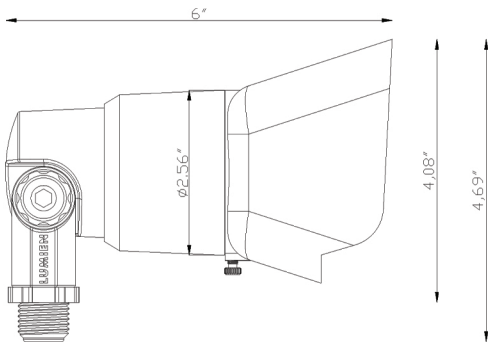

F6B1-5W-27K-A
F6B1-5W-30K-A
F6B1-10W-27K-A
F6B1-10W-30K-A

Modular Light Source
Flood Light
Antique Brush Brass

SPECIFICATIONS

Fixture Type	Fixture Components	Fixture Material	Fixture Style	Watts	Color Temperature	Finish
F (Flood)	6 (Integrated Modular Variable)	B (Brass)	1 (UP)	5W 10W	27K (2700K) 30K (3000K)	A (Antiqued)

Construction: Brass
Finish: Antique Brush
Lead Wire: 6ft long
Light Source: Modular LED
Wattage: 5W or 10W
Operating Voltage: 10-15V
Lumens: 320LM or 500LM
Beam Spread: 52°
Color Temperature: 2700K or 3000K
Volt Amps: 6.98 or 14.09
RGB: No
CRI: 80+
Rated Life: 50,000 Hrs
Dimmable: Primary Dimming Capable