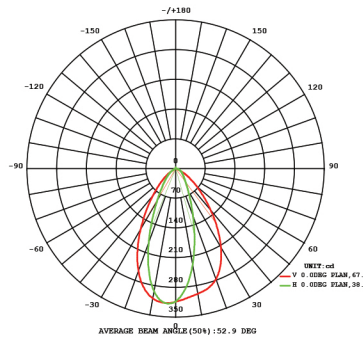

F6B1-5W-27K-A
F6B1-5W-30K-A
F6B1-10W-27K-A
F6B1-10W-30K-A

Modular Light Source
Flood Light
Antique Brush Brass

SPECIFICATIONS

Fixture Type	Fixture Components	Fixture Material	Fixture Style	Watts	Color Temperature	Finish
F (Flood)	6 (Integrated Modular Variable)	B (Brass)	1 (UP)	5W 10W	27K (2700K) 30K (3000K)	A (Antiqued)

Construction: Brass
Finish: Antique Brush
Lead Wire: 6ft long
Light Source: Modular LED
Wattage: 5W or 10W
Operating Voltage: 10-15V
Lumens: 320LM or 500LM
Beam Spread: 52°
Color Temperature: 2700K or 3000K
Volt Amps: 6.98 or 14.09
RGB: No
CRI: 80+
Rated Life: 50,000 Hrs
Dimmable: Primary Dimming Capable