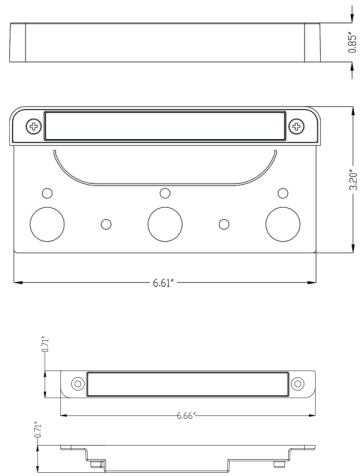

FINISHES

NOTES

W4B4-3W-30K-A

Lumien Lighting
☎ 770-485-9002
✉ orders@lumienlighting.com
🌐 www.lumienlighting.com

Lumien Lighting reserves the right to modify product specifications without notification. © 2023 Lumien Enterprise Inc.